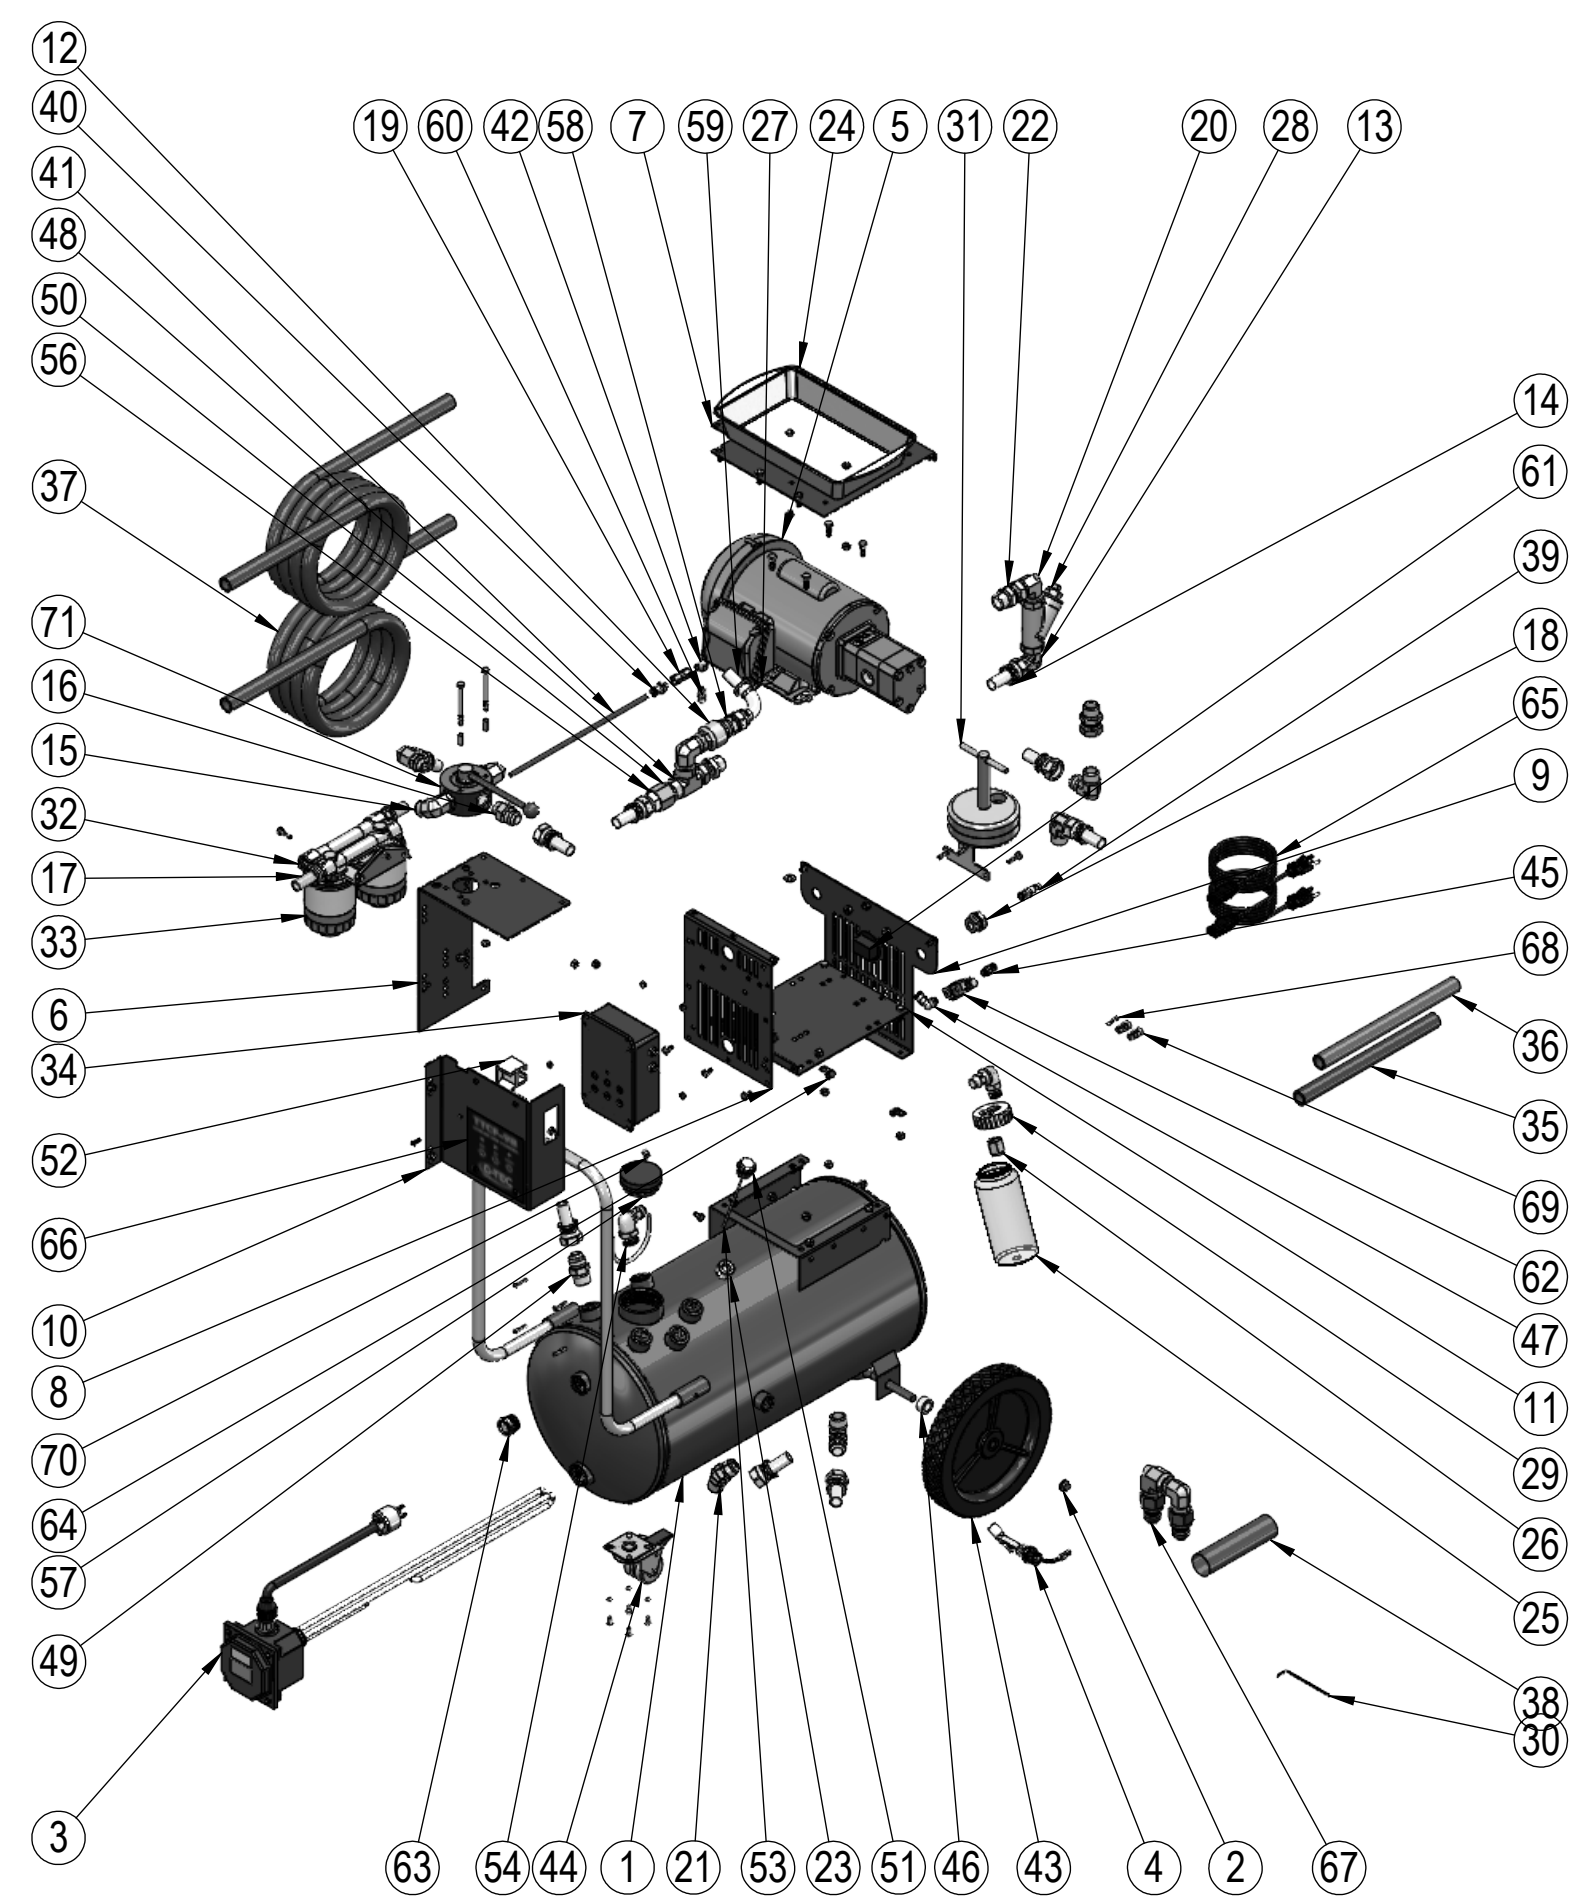

ITEM NO.	PART NUMBER	DESCRIPTION	QTY.	ITEM NO.	PART NUMBER	DESCRIPTION	QTY.
1	40201620	TANK-GTEC 10GAL RND	1	49	40201353	FITTING-.75JIC X .75MPT STRT	1
2	40200476	HUB CAPS - G TEC	2	50	40201480	FITTING-3/4 MALE NPT x 3/4 FEM ORB	1
3	40200466	HEATER CHROMALOX - G TEC	1	51	40300475	PLUG-GTEC THERM	1
4	40200576	FLOAT SWITCH - G TEC	1	52	40300476	BRACKET-GTEC CORD	1
5	40201337	PUMP / MOTOR ASSEMBLY - TTCF-9A	1	53	40200470	THERMOMETER - G TEC	1
6	40300428	BRACKET-FILTER N VALVE MNT	1	54	40201464	FITTING - PLASTIC ELBOW 3/4 NPT MALE X 3/4 BARB	1
7	40300463	BRACKET-GTEC TOP HORZ	1	55	40201465	FITTING - PLASTIC ELBOW 1/2 NPT MALE X 3/4 BARB	1
8	40300462	BRACKET-GTEC FRNT VERT	1	56	40201461	VALVE-3/4 MALE JIC x 3/4 MALE ORB 100PSI CHECK	1
9	40300458	PLATE-GTEC MOTOR BRKT REMOVABLE	1	57	40201475	CAP-GTEC FILL	1
10	40300464	BRACKET-ELECTRONICS MOUNTING	1	58	40201472	FITTING - 3/4" JIC MALE x 3/4" NPTF MALE PIPE WITH PORT	1
11	40300461	BRACKET-GTEC MOTOR BASE	1	59	40201365	FITTING -12 PUSH LOK BARB x -12 JIC SWIVEL 90 ELBOW	1
12	40201371	CHECK VALVE - 3/4 NPT FEMALE	1	60	40201473	FITTING - 1/8 NPTF MALE STRAIGHT CONNECTOR	1
13	40201352	FITTING-.75 JIC MALE X .75 MPT 90 ELBOW	4	61	40200514	HOUR METER - G TEC 8	1
14	40201364	FITTING -12 PUSH LOK x -12 JIC SWIVEL FEM	9	62	40201474	SOLENOID VALVE 120V - TCF-9B	1
15	40201358	FITTING -12 MALE JIC x -10 SAE ORB MALE	3	63	40201434	BRASS SIGHT GLASS FOR DARK LIQUID 3/4 NPTF	1
16	40201359	FITTING--12 MALE JIC x -10 SAE ORB	1	64	40201454	CLAMP-STEEL LOOP	2
17	40201366	FITTING - 3/4 PUSH-LOCK x 1/2 MALE NPT	2	65	40201482	POWER CORD - 25 FT - GTEC 9	2
18	40200339	BULKHEAD FITTING 1/4 BRASS	1	66	40201455	OVERLAY - CONTROL PANEL TTCF-9B	1
19	40201390	VALVE-AIR INJECTION CHECK	1	67	40300501	CONNECTOR-OIL CIRCULATION	1
20	40201348	FITTING - 3/4 NPTF MALE x 3/4 NPTF MALE 90	2	68	40201412	RING TERMINAL 12-10 AWG VINYL INS.#10	1
21	40201350	FITTING - 3/4" MALE JIC x 3/4" MALE NPT 45° ELBOW WITH PORT	1	69	40201625	WIRE NUT-3 AWG YELLOW	2
22	40201450	FITTING - 3/4" NPTF MALE X 3/4" NPSM FEMALE SWIVEL	3	70	40200063	PLUG-1/8 NPT HEX SKT	1
23	40201163	GALVANIZED STEEL, PLUG WITH HEX DRIVE, 3/4 NPT	1	71	40201644	REVERSING VALVE-ROUND	1
24	40200493	TOOL TRAY - G TEC	1				
25	40200919	ROUND BOTTLE 16 OZ	1				
26	40201373	BREATHER VENT 3/8 NPS FEMALE	1				
27	40201383	CORD GRIP 1/2" KNOCKOUT	1				
28	40201414	WYE STRAINER 3/4" BRONZE	1				
29	40201406	CAP, BOTTLE	1				
30	941269	HEX KEY 1/8"	1				
31	40201294	FILTER ASSEMBLY HIGH FLOW GTEC	1				
32	40200471	FILTER BRACKET - G TEC	1				
33	40300272	FILTER ASSEMBLY-SPIN ON-GTEC	2				
34	40201451	ELECTRONICS-GTEC PCB	1				
35	40200569	RED HOSE 3/4 - G TEC	11				
36	40201403	BLUE HOSE 3/4 - G TEC	13				
37	40201421	HOSE-SERVICE HD GTEC	2				
38	40201539	TUBING-1.5IN TO .75IN RED HEAT SHRINK	1				
39	40200496	MALE PLUG WITH CHECK BALL - G TEC	1				
40	40201389	FITTING - 1/8 NPT X 5/16 TUBE PTC	1				
41	40201179	BLACK POLY TUBING 5/16 OD	7				
42	40201427	FITTING - ELBOW 1/8 NPTF FEM X 1/8 NPTF MALE	1				
43	40200458	WHEEL - G TEC	2				
44	40201618	CASTER-2" DIA. WITH BRAKE-SWIVEL	1				
45	40200667	STRAIGHT REDUCER HEX 1/4 X 1/8 NPT MALE (5485K31)	1				
46	40200776	5/8 ID NYLON WHEEL SPACER - G TEC	2				
47	40200356	5/16 TUBE X 1/8 NPT ELBOW W169PLP3 5-2	1				
48	40201479	FITTING-3/4 MALE RUN TEE	1				