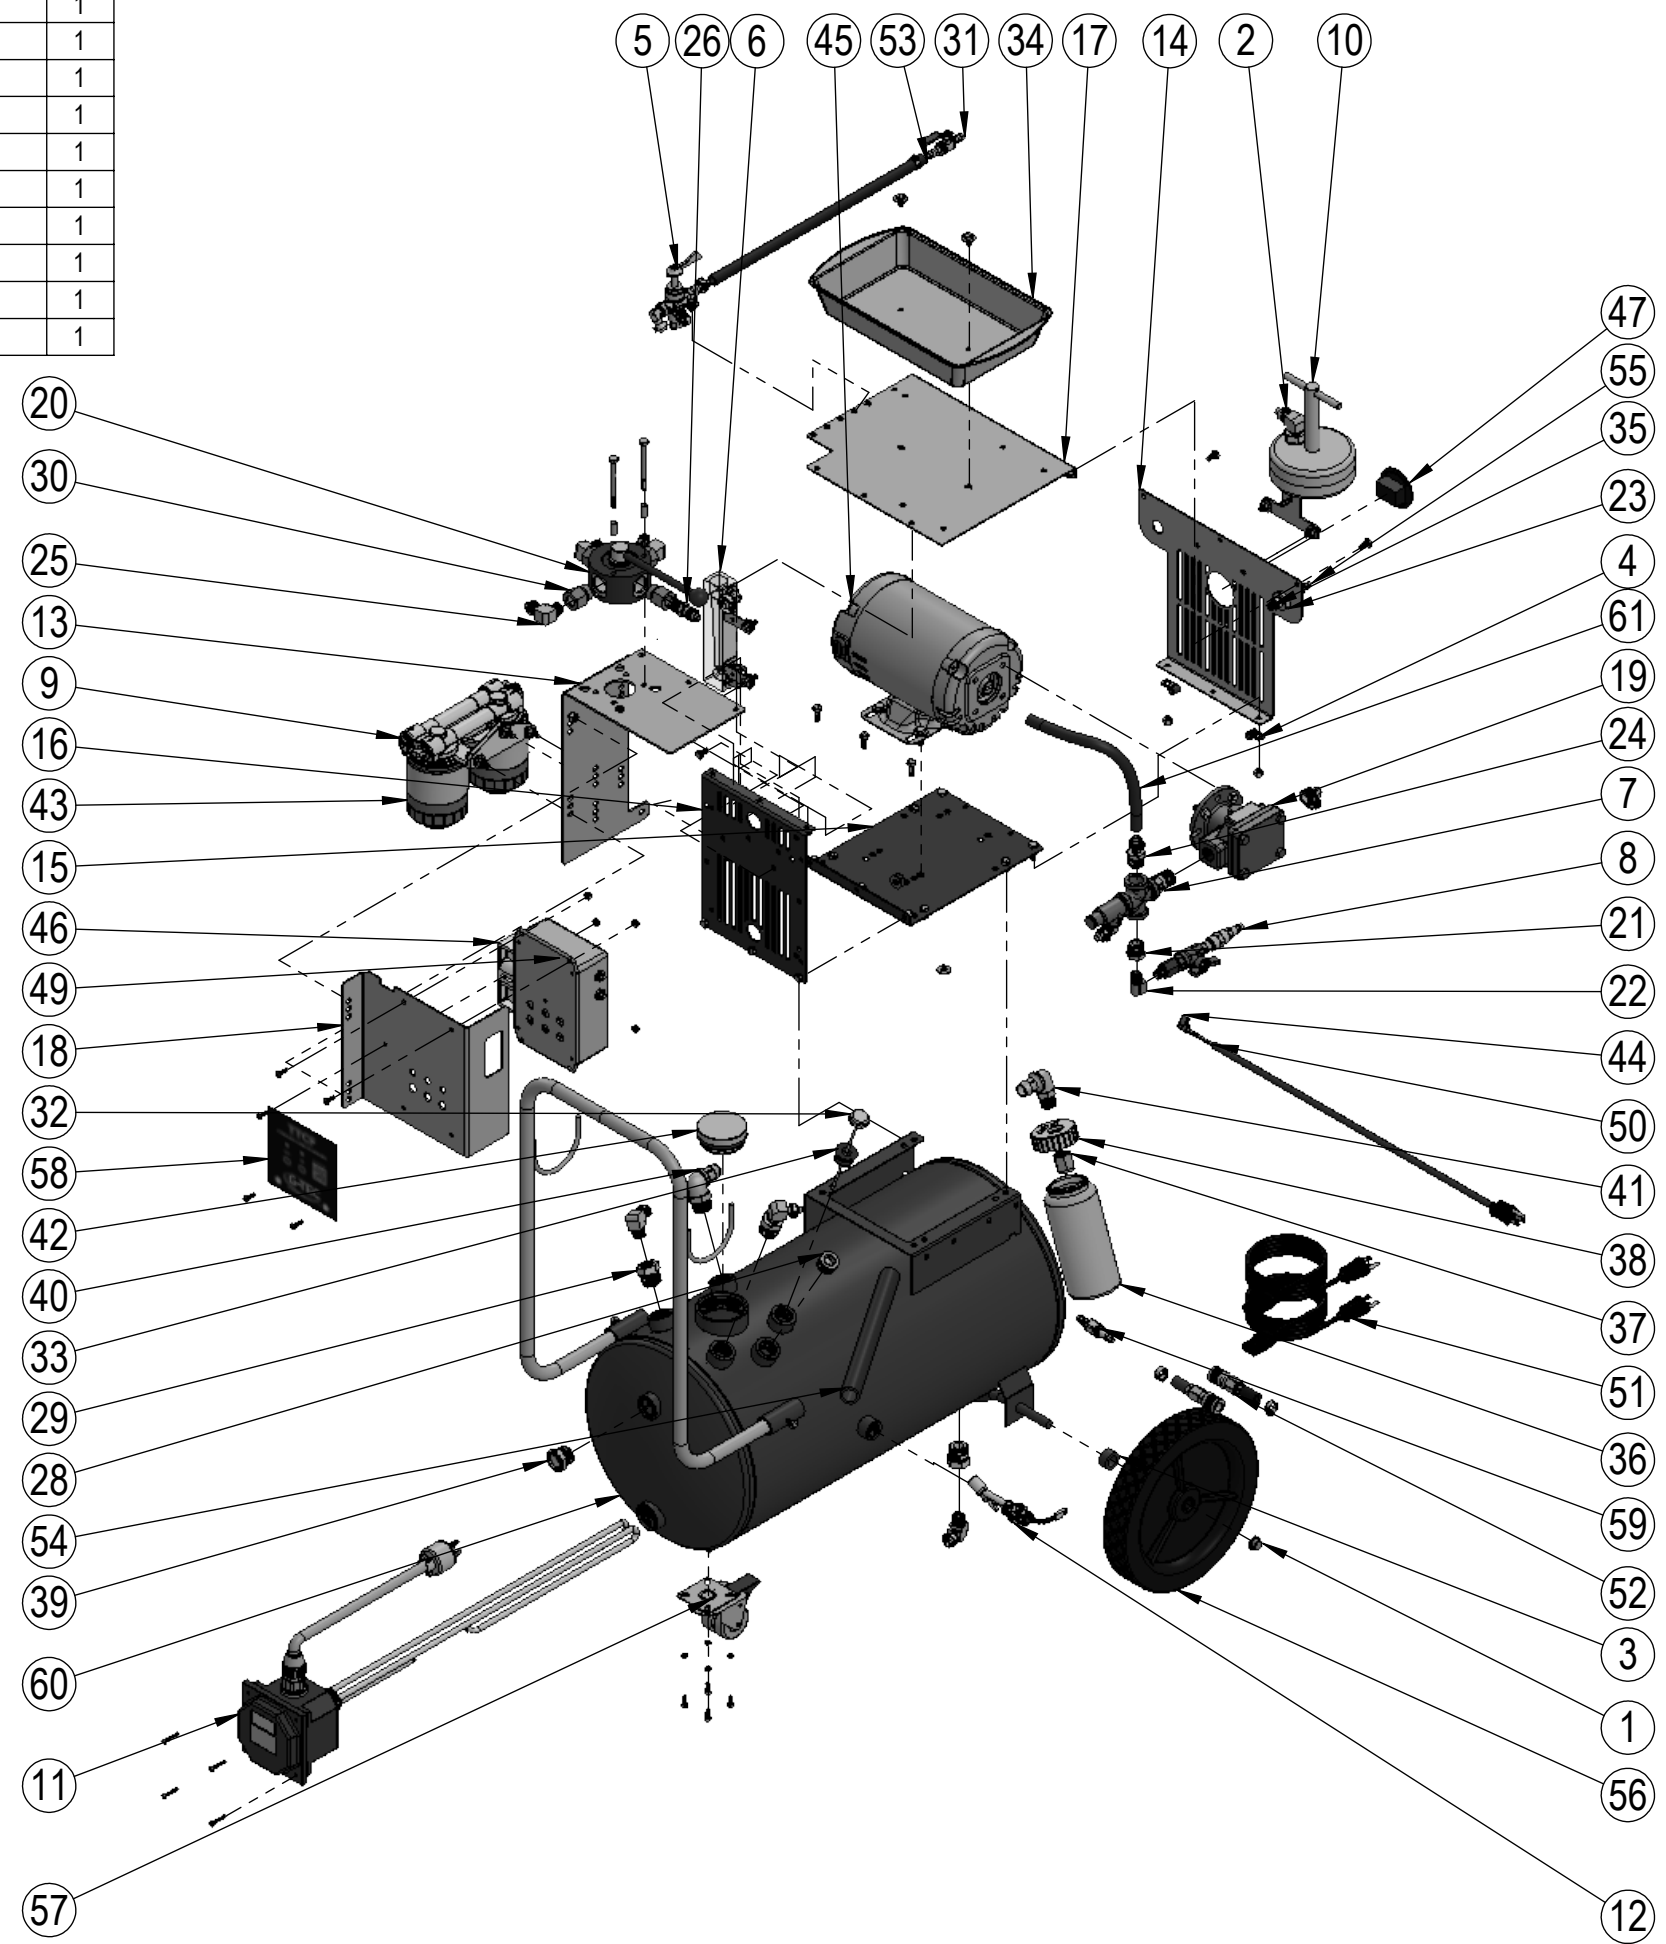

11	40200466	HEATER CHROMALOX - G TEC	1
12	40200576	FLOAT SWITCH - G TEC	1
13	40300428	BRACKET-FILTER N VALVE MNT	1
14	40300458	PLATE-GTEC MOTOR BRKT REMOVABLE	1
15	40300461	BRACKET-GTEC MOTOR BASE	1
16	40300462	BRACKET-GTEC FRNT VERT	1
17	40300463	BRACKET-GTEC TOP HORZ	1
18	40300464	BRACKET-ELECTRONICS MOUNTING	1
19	40200459	VIKING PUMP - G TEC	1
20	40201644	REVERSING VALVE-ROUND	1
21	941446	REDUCER-1/2MPT X 1/4FPT 209P-8-4	1
22	10600016	90 DEGREE ELBOW	1
23	40200339	BULKHEAD FITTING 1/4 BRASS	1
24	40200509	STRAIGHT BARB FITTING 1/2 X 3/8 - G TEC	1
25	40200534	ELBOW 6-6 - G TEC	6
26	40200535	STRAIGHT BARB FITTING - G TEC PORTA PUMP	1
27	40200589	ELBOW LARGE 1/2 X 3/8 - G TEC	1
28	40201163	GALVANIZED STEEL, PLUG WITH HEX DRIVE, 3/4 NPT	1
29	40201374	BUSHING, 3/4M PT x 3/8F NPT	3
30	40201462	FITTING - 5/8 ORB MALE X 3/8 FEM NPT	4
31	40200759	BALL VALVE 3/8 - SUCTION LINE	1
32	40200470	THERMOMETER - G TEC	1
33	40300475	PLUG-GTEC THERM	1
34	40200493	TOOL TRAY - G TEC	1
35	40200667	STRAIGHT REDUCER HEX 1/4 X 1/8 NPT MALE (5485K31)	1
36	40200919	ROUND BOTTLE 16 OZ	1
37	40201373	BREATHING VENT 3/8 NPS FEMALE	1
38	40201406	CAP, BOTTLE	1
39	40201434	BRASS SIGHT GLASS FOR DARK LIQUID 3/4 NPTF	1
40	40201464	FITTING - PLASTIC ELBOW 3/4 NPT MALE X 3/4 BARB	1
41	40201465	FITTING - PLASTIC ELBOW 1/2 NPT MALE X 3/4 BARB	1
42	40201475	CAP-GTEC FILL	1
43	40300272	FILTER ASSEMBLY-SPIN ON-GTEC	2
44	40200277	FEMALE FLAG TERMINAL 16-14	2
45	40200460	PUMP MOTOR - G TEC	1
46	40300476	BRACKET-GTEC CORD	1
47	40200514	HOUR METER - G TEC 8	1
48	40200601	RING TERMINAL HEATER BOX - G TEC	1
49	40201451	ELECTRONICS-GTEC PCB	1
50	40201481	POWER CORD - 2 FT - GTEC 9	1
51	40201482	POWER CORD - 25 FT - GTEC 9	2

TTCF-8 PARTS BREAKDOWN