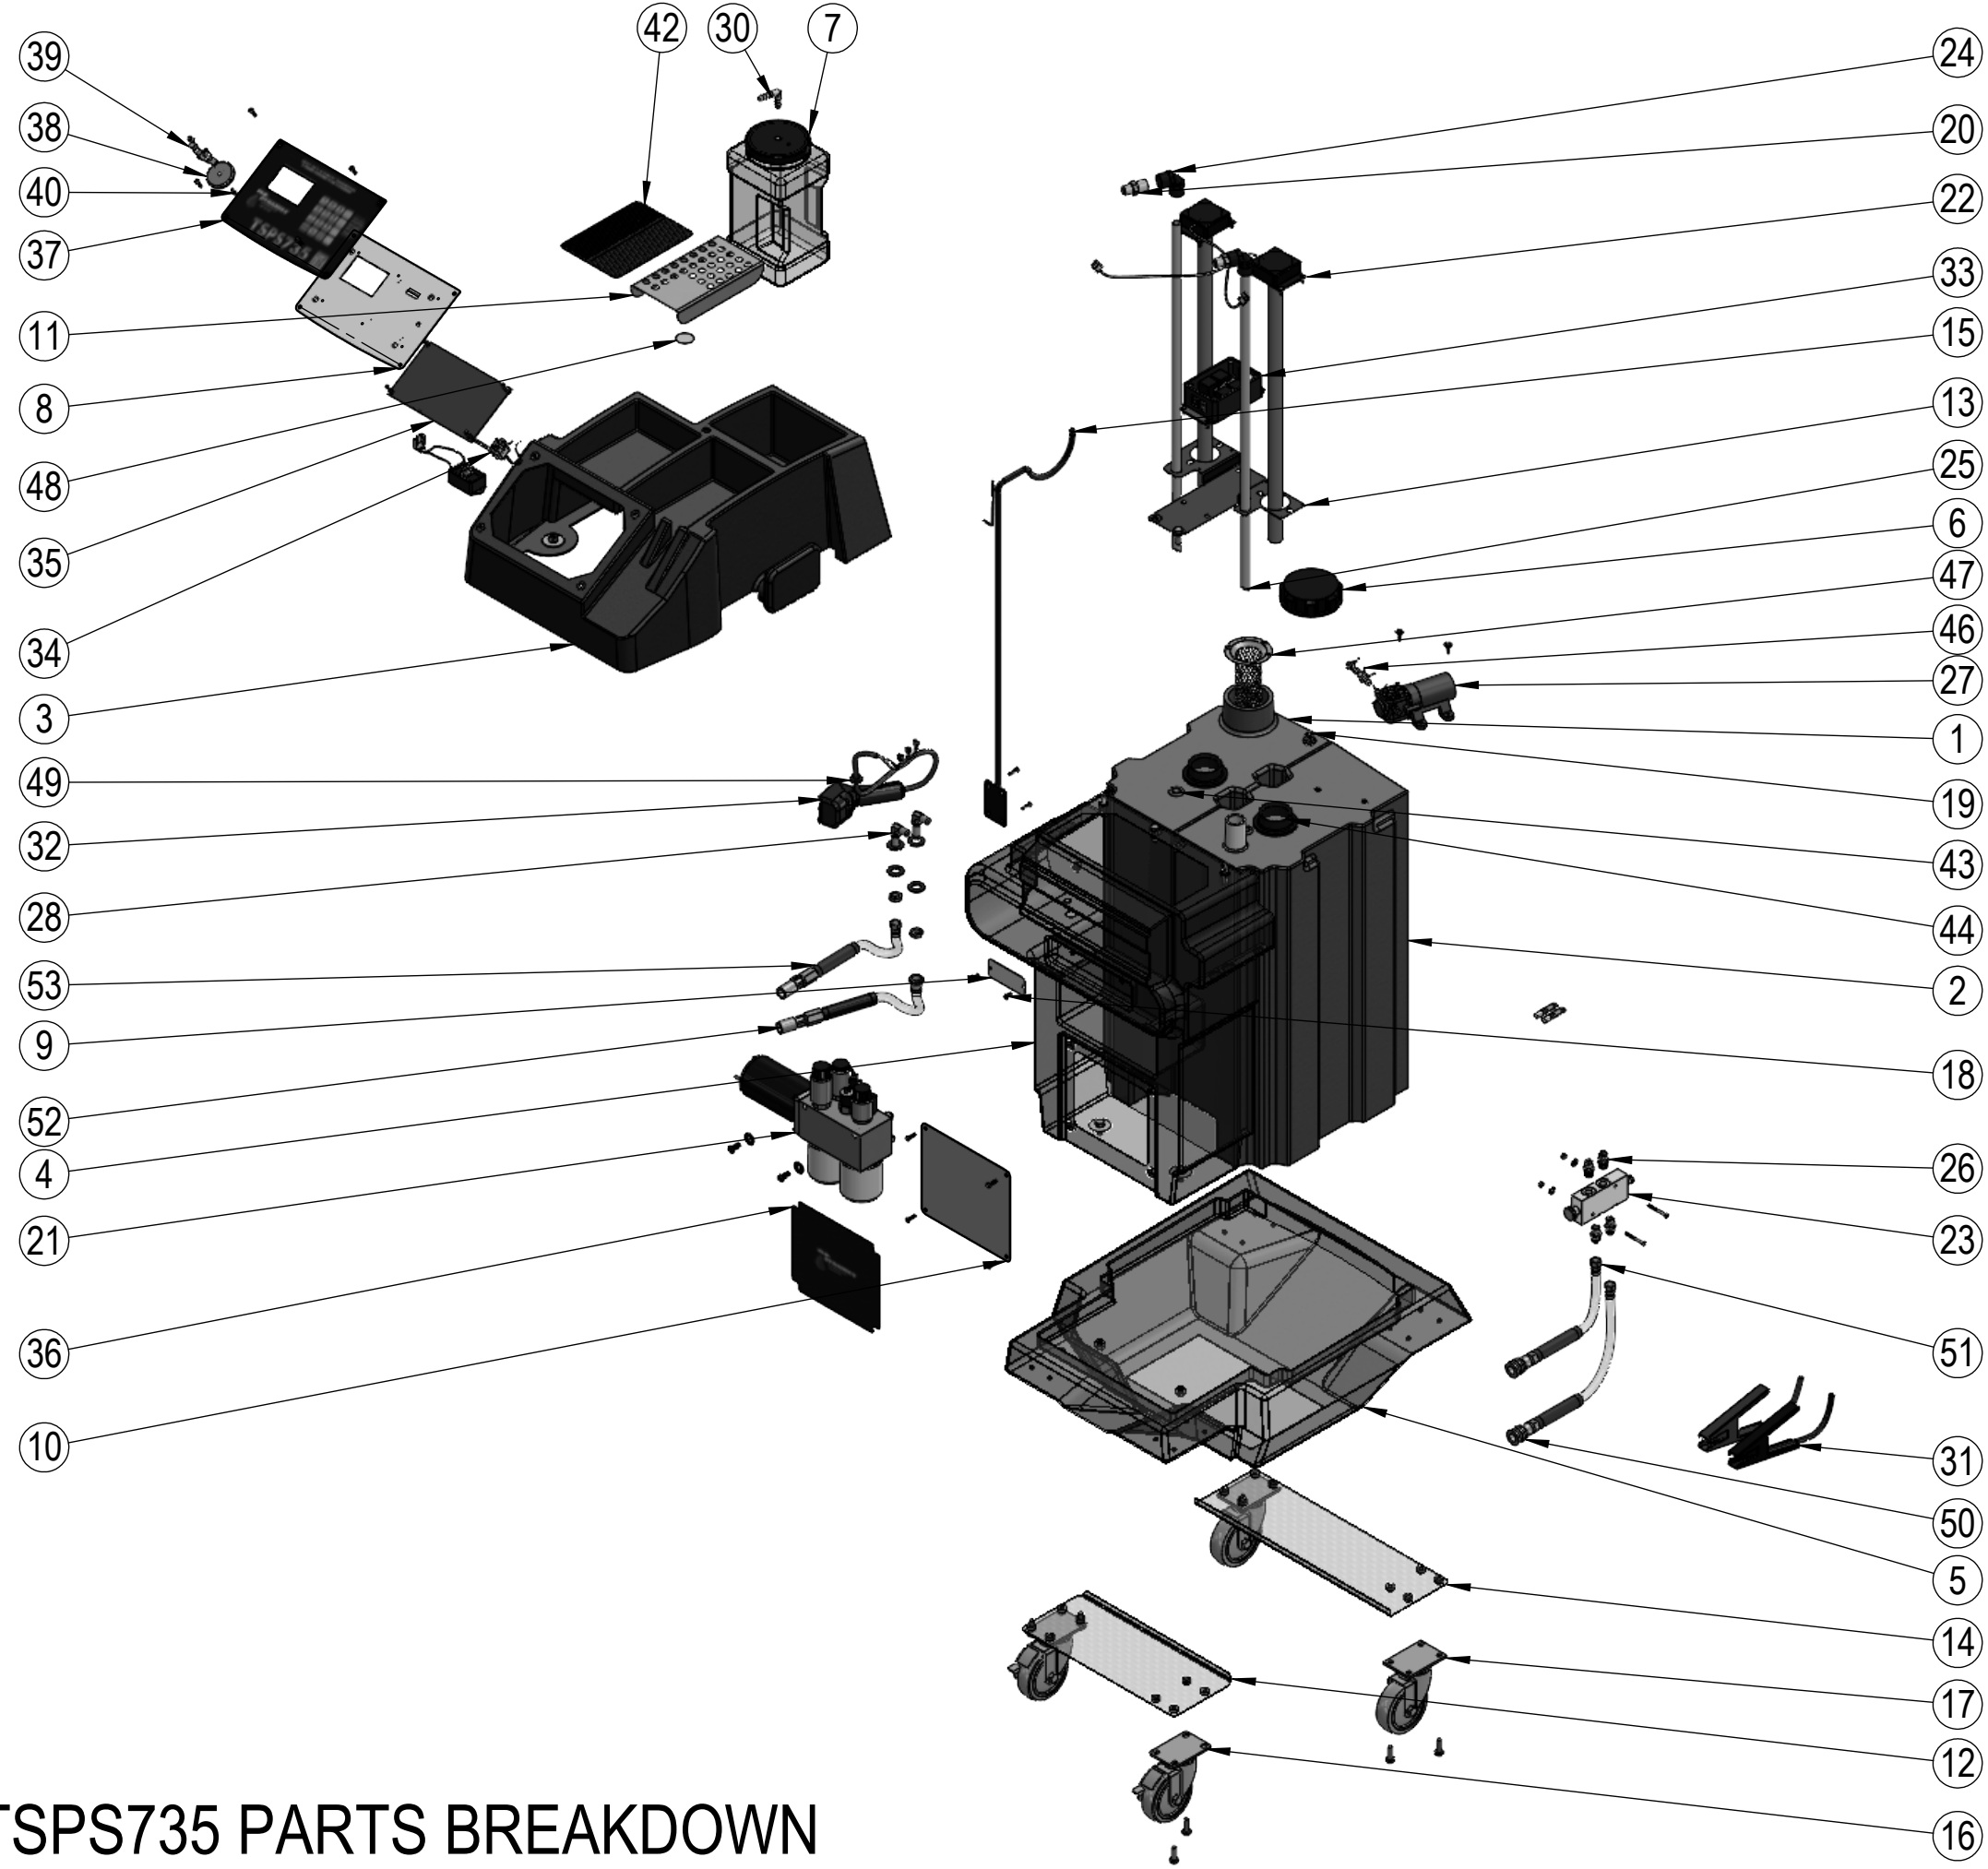

ITEM NO.	PART NUMBER	DESCRIPTION	QTY.
1	943084	NEW FLUID TANK RED TS700 SERIES	1
2	943085	USED FLUID TANK RED TS700 SERIES	1
3	943086	TOP BLACK TS700 SERIES	1
4	943087	CONSOLE BLACK TS700 SERIES	1
5	941603	CHASSIS-BLACK (AKC10556)	1
6	942113	TANK CAP	1
7	940913	940913	1
8	40300330	CONTROL PANEL - 735	1
9	P940850	PLATE - SERIAL NUMBER - ATF3	1
10	P940921	SERVICE PANEL-BLK-TS MACH	1
11	P940927	HOSE TRAY-BLACK-TS SERIES	1
12	P940932	CASTER BRACKET-BLACK-TS MACHINE	1
13	P941166	TANK BRKT-BLACK-TS460/HD35	1
14	P941608	LONG CASTER BRACKET-BLACK	1
15	P941725	SHORT SHEPHERD HOOK ASSEMBLY	1
16	R942118	CASTER 4 W/BRAKE ATFX	2
17	R942137	CASTER 4 SWIVEL ATFX	2
18	R942241	RIVET POP 3/16 - 1/2 ALUMINUM BLACK	2
19	941389	STUD 3,8-16 X 1.5 THREADED	3
20	940125	MALE CONNECTOR 1/2 NPT 1/2JIC	2
21	940468	MANIFOLD W/R PUMP NO PRO PORT	1
22	940469	FLUID LEVEL SENSOR SNAP ON	2
23	941099	FLOW DIVERTER VALVE-HIGH FLOW	1
24	941226	ELBOW PLASTIC FEM 1/2NPTX5/8TU	2
25	941613	TUBE-ALUM 5,8OD X 27.5 MITER	2
26	941621	FITTING - 6 SAE X 3/8 JIC 6-F5OX-S	4
27	40200742	35 PSI PUMP VITON - DDP2800-VG	1
28	R940241	BULKHEAD 90 EL 3/8 x 3/8 JIC ZIN	2
29	R940242	BULKHEAD NUT 3/8/ZINDC	2
30	R940559	ELBOW 3/8 X 3/8 SINGLE BARB	2
31	940307	6GA BATTERY CABLES 16 FT	1
32	940834	PENDANT ASSEMBLY	1
33	941617W	MOTOR CONTROL BOX	1
34	941726W	WIRE HARNESS ONLY TSD/PROMAX	1
35	40200740	ELECTRONIC BOARD - TRANS MACHINES	1
36	943079	OVERLAY-SERV PANEL UNIV TS700	1
37	943083	OVERLAY-CONTROL PANEL TSPS735	1
38	940667	MAGNET THRU-HOLE CUP	1
39	R940890	TUBE CLIP - BLACK POWDERCOAT	1
40	940508	SCREW 8/32X1/2 PHILPAN TCTYF Z	1
41	940511	NUT LOCK 8/32 NYLON INSERT	1
42	940905	MAT-RIBBED RUBBER-5.5X7.5	1
43	941240	GROMMET .56ID .18 x .81 GROOVE	2
44	941241	GROMMET TANK 1-1/2 NO91	2
45	941269	HEX KEY 1/8"	1
46	R940778	SPRING CLAMP 1,2IN HOSE	3
47	R942129	SCREEN BASKET AH6INBSKT	1
48	R942150	STAINLESS SCREEN DISCS-USED FLUID	1
49	R940761	GROMMET 5/8 ID DC 5156	1
50	940785 (735)	SERVICE HOSE (BLACK)	1
51	940786 (735)	SERVICE HOSE (RED)	1
52	940787	SERVICE HOSE (BLACK) W/VALVE	1
53	940788	HOSE W/VALVE RED	1