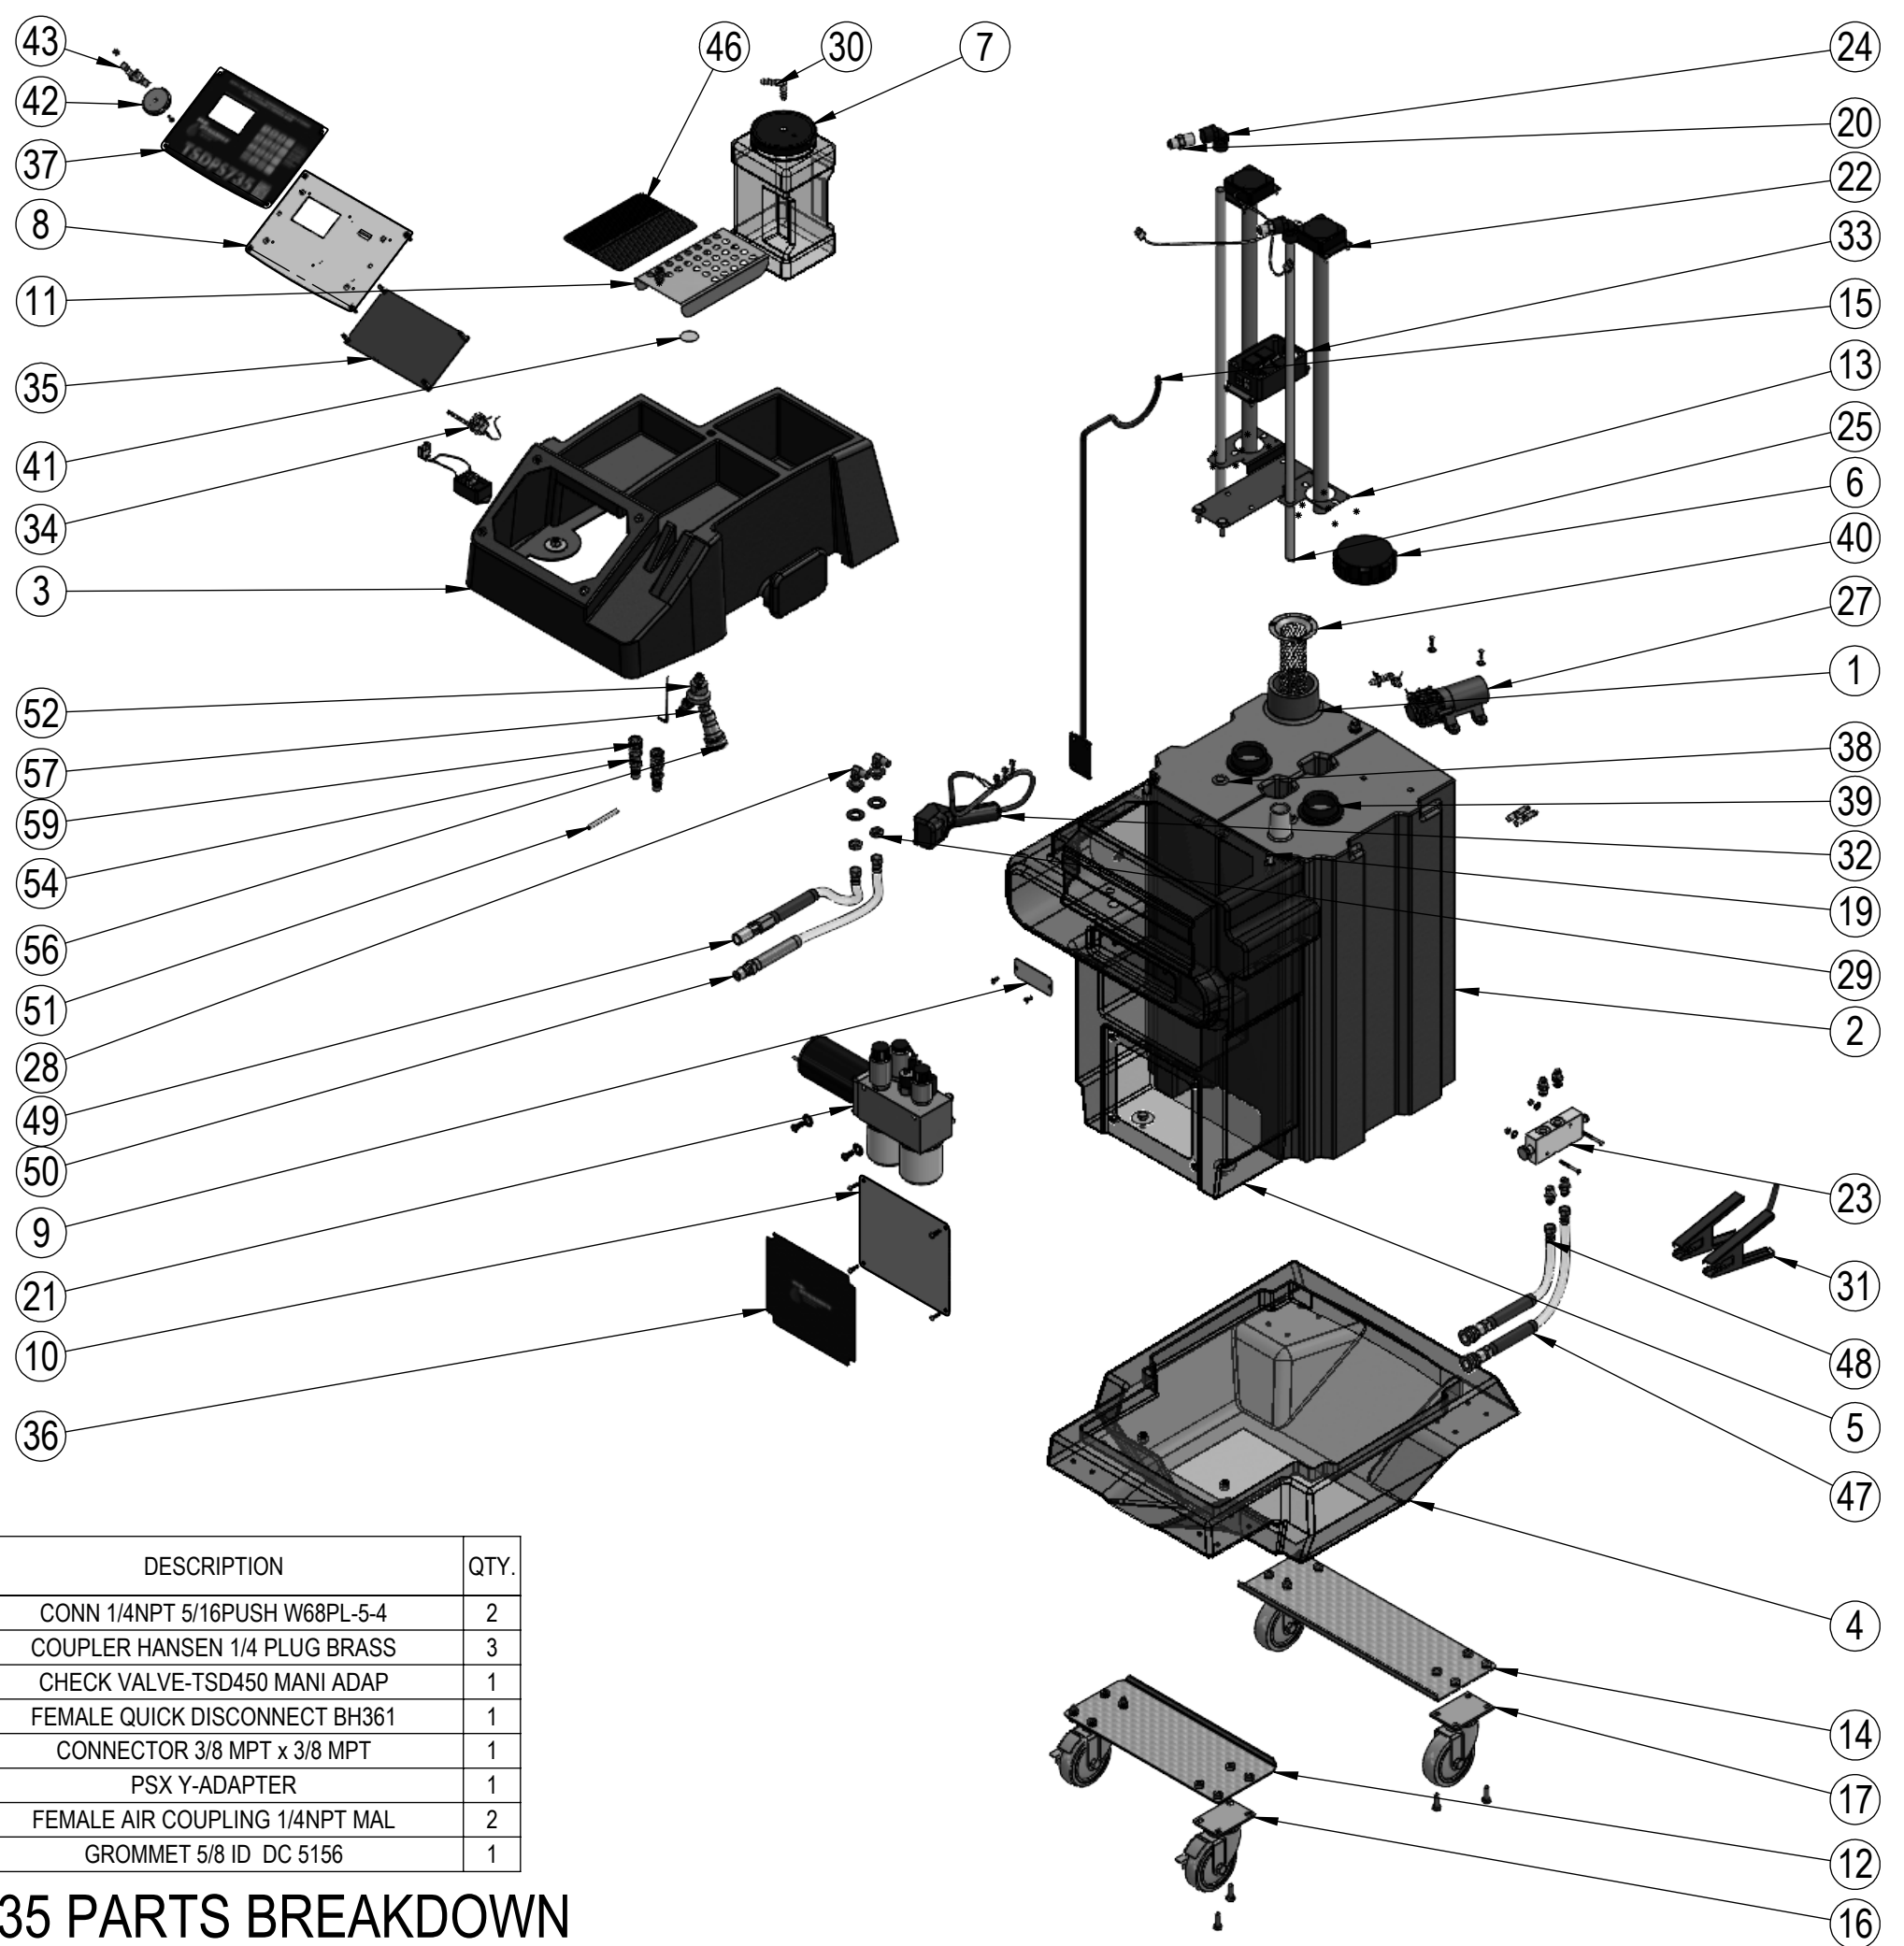

ITEM NO.	PART NUMBER	DESCRIPTION	QTY.
53	941332	CONN 1/4NPT 5/16PUSH W68PL-5-4	2
54	R940827	COUPLER HANSEN 1/4 PLUG BRASS	3
55	941702	CHECK VALVE-TSD450 MANI ADAP	1
56	941729	FEMALE QUICK DISCONNECT BH361	1
57	941730	CONNECTOR 3/8 MPT x 3/8 MPT	1
58	941178	PSX Y-ADAPTER	1
59	R940769	FEMALE AIR COUPLING 1/4NPT MAL	2
60	R940761	GROMMET 5/8 ID DC 5156	1