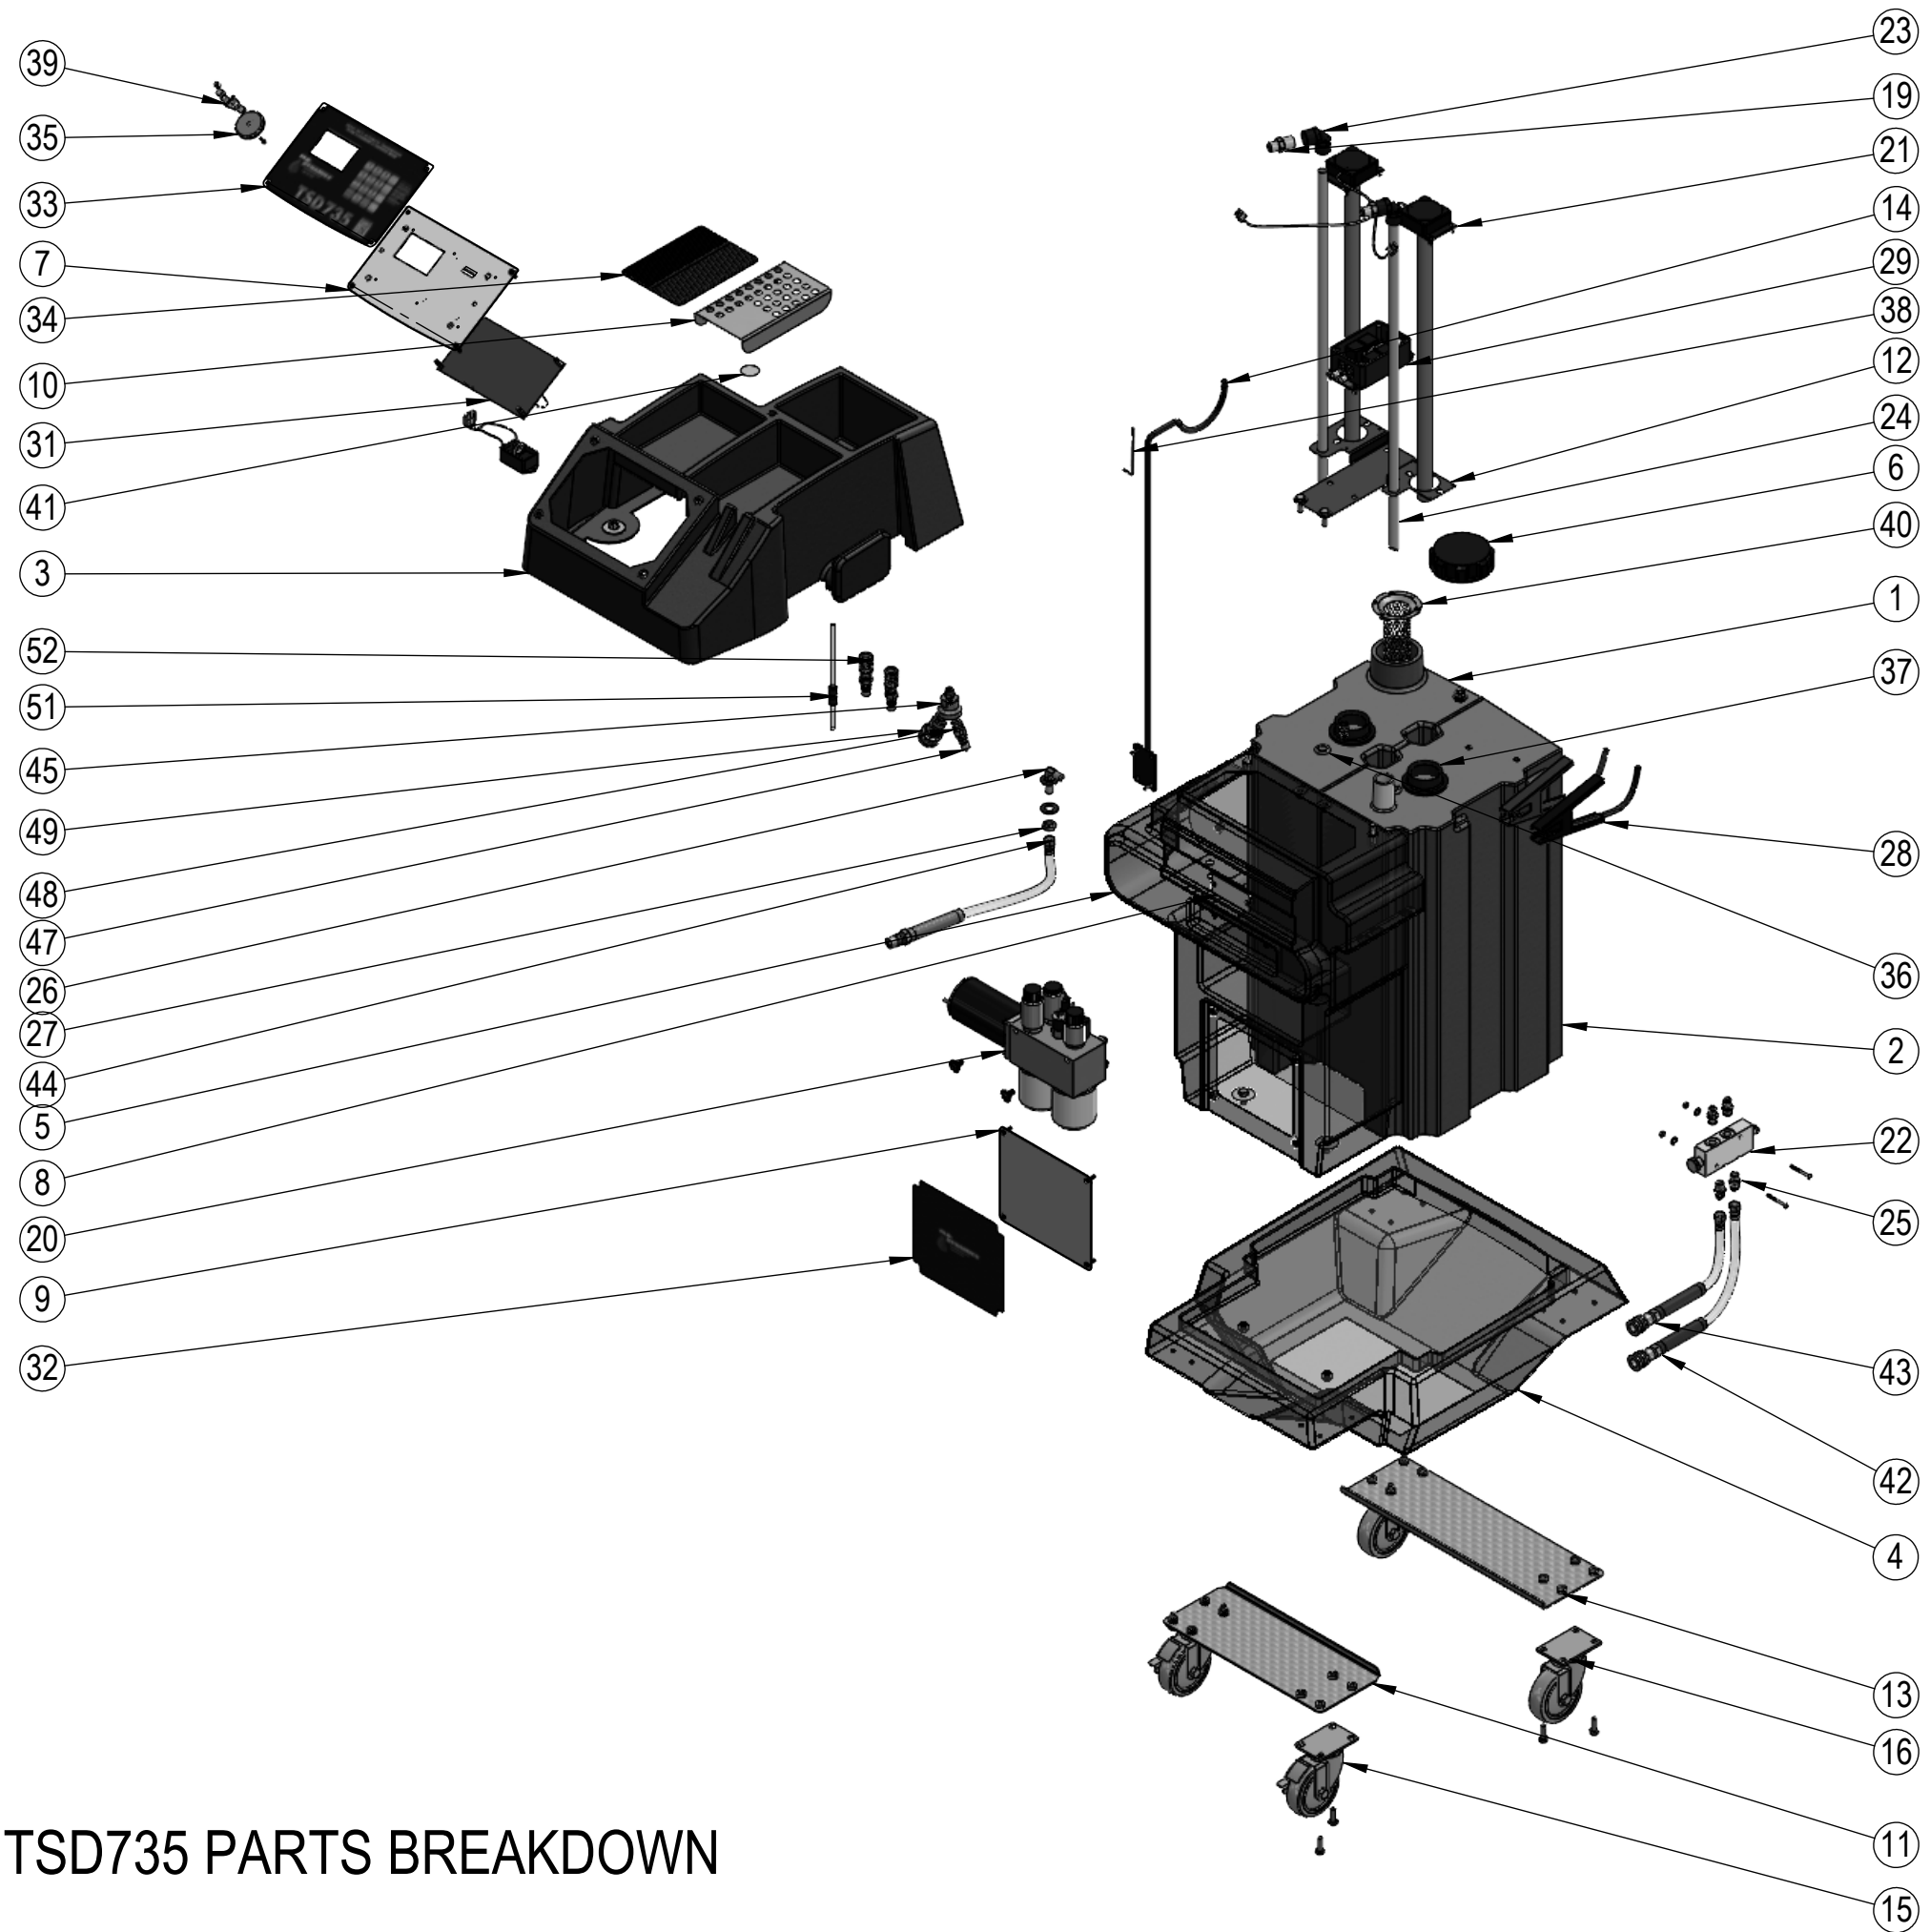

ITEM NO.	PART NUMBER	DESCRIPTION	QTY.
1	943084	NEW FLUID TANK RED TS700 SERIES	1
2	943085	USED FLUID TANK RED TS700 SERIES	1
3	943086	TOP BLACK TS700 SERIES	1
4	941603	CHASSIS-BLACK (AKC10556)	1
5	943087	CONSOLE BLACK TS700 SERIES	1
6	942113	TANK CAP	1
7	40300330	CONTROL PANEL - 735	1
8	P940850	PLATE - SERIAL NUMBER - ATF3	1
9	P940921	SERVICE PANEL-BLK-TS MACH	1
10	P940927	HOSE TRAY-BLACK-TS SERIES	1
11	P940932	CASTER BRACKET-BLACK-TS MACHINE	1
12	P941166	TANK BRKT-BLACK-TS460/HD35	1
13	P941608	LONG CASTER BRACKET-BLACK	1
14	P941725	SHORT SHEPHERD HOOK ASSEMBLY	1
15	R942118	CASTER 4 W/BRAKE ATFX	2
16	R942137	CASTER 4 SWIVEL ATFX	2
17	R942241	RIVET POP 3/16 - 1/2 ALUMINUM BLACK	2
18	941389	STUD 3,8-16 X 1.5 THREADED	3
19	940125	MALE CONNECTOR 1/2 NPT 1/2JIC	2
20	940468	MANIFOLD W/R PUMP NO PRO PORT	1
21	940469	FLUID LEVEL SENSOR SNAP ON	2
22	941099	FLOW DIVERTER VALVE-HIGH FLOW	1
23	941226	ELBOW PLASTIC FEM 1/2NPTX5/8TU	2
24	941613	TUBE-ALUM 5,8OD X 27.5 MITER	2
25	941621	FITTING - 6 SAE X 3/8 JIC 6-F5OX-S	4
26	R940241	BULKHEAD 90 EL 3/8 X 3/8 JIC ZIN	1
27	R940242	BULKHEAD NUT 3/8/ZINDC	1
28	940307	6GA BATTERY CABLES 16 FT	1
29	941617W	MOTOR CONTROL BOX	1
30	941726W	WIRE HARNESS ONLY TSD/PROMAX	1
31	40200740	ELECTRONIC BOARD - TRANS MACHINES	1
32	943079	OVERLAY-SERV PANEL UNIV TS700	1
33	943082	CONTROL PANEL - 735	1
34	940905	MAT-RIBBED RUBBER-5.5X7.5	1
35	940667	MAGNET THRU-HOLE CUP	1
36	941240	GROMMET .56ID .18 X .81 GROOVE	2
37	941241	GROMMET TANK 1-1/2 NO91	2
38	941269	HEX KEY 1/8"	1
39	R940890	TUBE CLIP - BLACK POWDERCOAT	1
40	R942129	SCREEN BASKET AH6INBSKT	1
41	R942150	STAINLESS SCREEN DISCS-USED FLUID	1
42	940785 (735)	SERVICE HOSE (BLACK)	1
43	940786 (735)	SERVICE HOSE (RED)	1
44	941728P	SERVICE HOSE (GREY) TSD SERIES UNITS	1
45	941701	MANIFOLD BLOCK-CHROME 2 INTO 1	1
46	941332	CONN 1/4NPT 5/16PUSH W68PL-5-4	2
47	R940827	COUPLER HANSEN 1/4 PLUG BRASS	3
48	941702	CHECK VALVE-TSD450 MANI ADAP	1
49	941729	FEMALE QUICK DISCONNECT BH361	1
50	941730	CONNECTOR 3/8 MPT X 3/8 MPT	1
51	941708	ADAPTER-DIPSTICK REDUCER HOSE	1
52	R940769	FEMALE AIR COUPLING 1/4NPT MAL	2