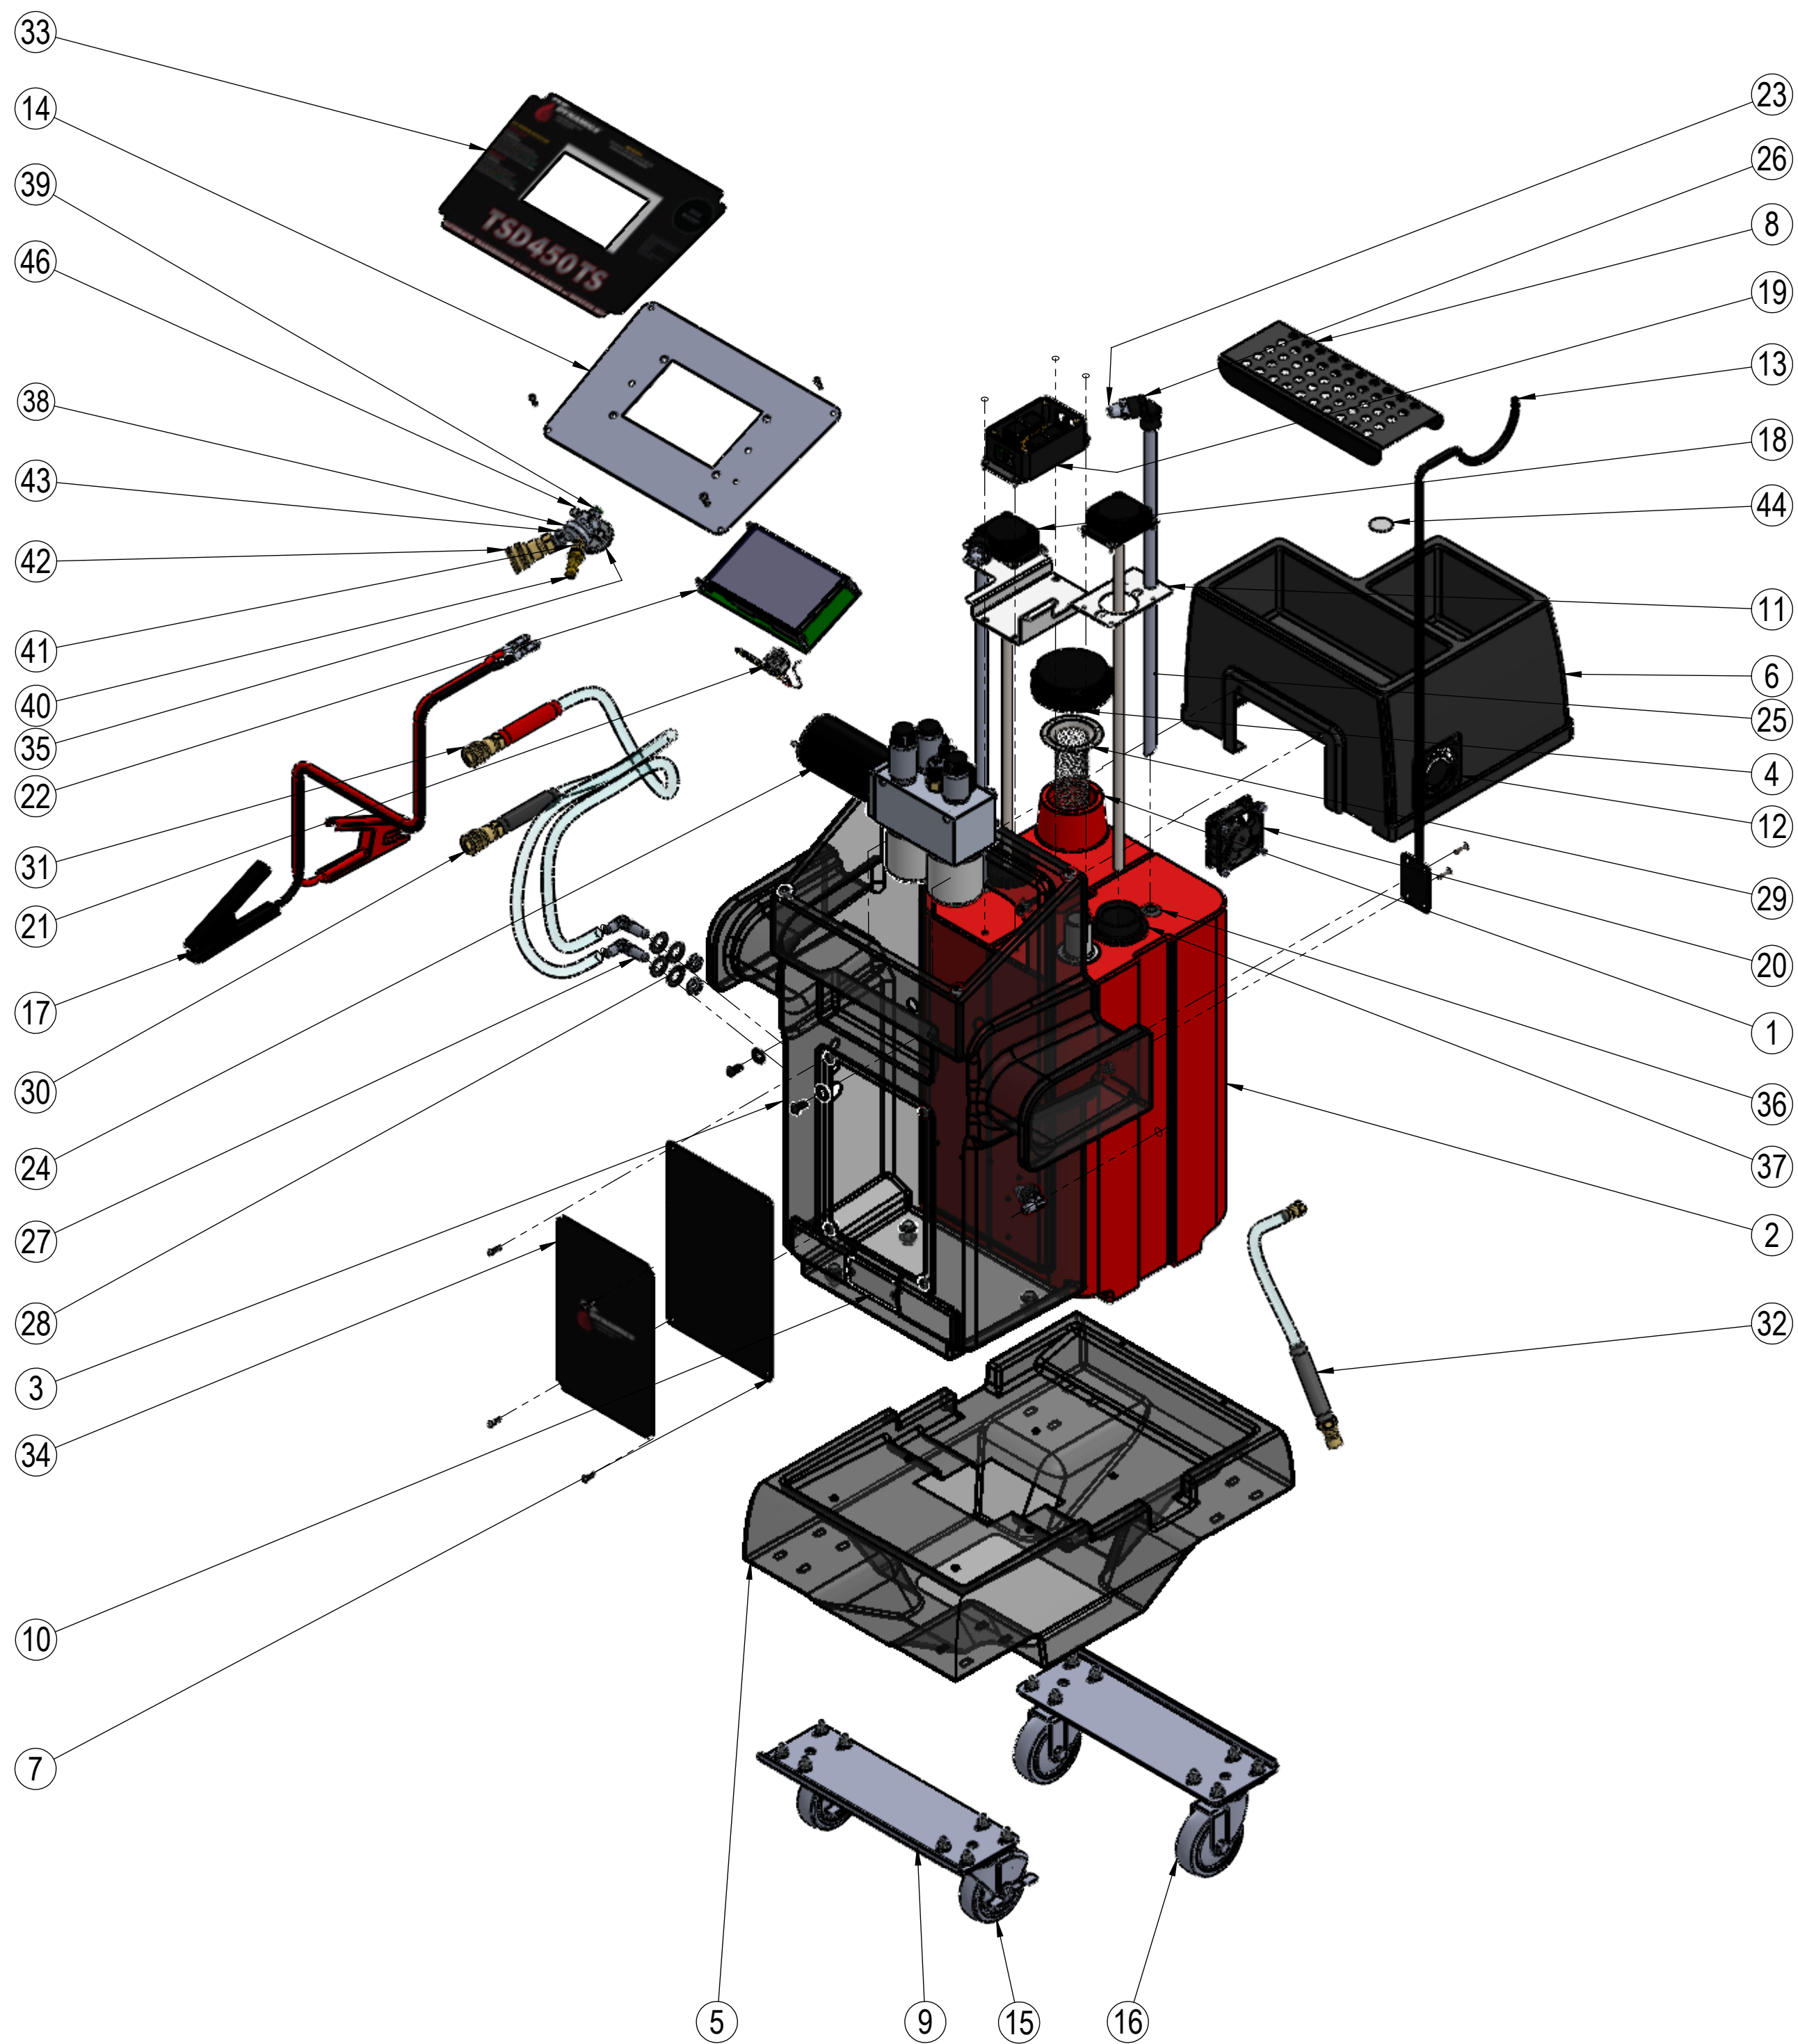

ITEM NO.	PART NUMBER	DESCRIPTION	QTY.
1	941202	ATF35 NEW FLUID TANK PP135B	1
2	941203	ATF USED FLUID TANK (AKC10436-RED)	1
3	941205	ATF CONSOLE-BLACK (AKC10439)	1
4	942113	TANK CAP	1
5	R940750	CHASSIS-BLACK (AKC10443)	1
6	R940752	ATF TOP-BLACK (AKC10438)	1
7	G940758	SERVICE PANEL-ECOAT ATF3-W	1
8	H940772	HOSE TRAY - ECOAT ATF3-W	1
9	P940760	CASTER SUP BRKT-ECOAT ATF3-W	2
10	P940850	PLATE - SERIAL NUMBER - ATF3	1
11	P941234	TANK BRACKET - BLACK - FORMED	1
12	P941616	COOLING FAN COVER BLACK	2
13	P941725	SHEPHERD HOOK-BLK-TSD440-3/8 x 37.875"	1
14	40300238	CONTROL PANEL TSD450 TS	1
15	R942118	CASTER 4 W/BRAKE ATFX	2
16	R942137	CASTER 4 SWIVEL ATFX	2
17	940307	6GA BATTERY CABLES 16 FT	1
18	940474	FLUID LEVEL SENSOR SHORT	2
19	941617W	MOTOR CONTROL BOX	1
20	941655W	COOLING FAN ONLY TSD/PROMAX	1
21	941726W	WIRE HARNESS ONLY TSD/PROMAX	1
22	40200982	TOUCHSCREEN CONTROL BOARD - NO BLUETOOTH	1
23	940125	MALE CONNECTOR 1/2 NPT 1/2JIC	2
24	940468	MANIFOLD W/R PUMP NO PRO PORT	1
25	941225	TUBE ALUMINUM 5/8 x 23.81	2
26	941226	ELBOW PLASTIC FEM 1/2 NPT x 5/8 TU	2
27	R940241	BULKHEAD 90 EL 3/8 x 3/8 JIC ZIN	3
28	R940242	BULKHEAD NUT 3/8/ZINDC	3
29	R942129	SCREEN BASKET AH6INBSKT	1
30	940785	SERVICE HOSE (BLACK)	1
31	940786	SERVICE HOSE (RED)	1
32	941728P	SERVICE HOSE (GREY) TSD SERIES UNITS	1
33	40200380	OVERLAY-CONTROL PANEL TSD450 TOUCHSCREEN	1
34	40200913	OVERLAY SERVICE PANEL - GENERIC	1
35	940667	MAGNET THRU-HOLE CUP	1
36	941240	GROMMET .56ID .18 x .81 GROOVE	2
37	941241	GROMMET TANK 1-1/2 NO91	2
38	941701	MANIFOLD BLOCK-CHROME 2 INTO 1	1
39	941332	CONN 1/4NPT 5/16PUSH W68PL-5-4	1
40	R940827	COUPLER HANSEN 1/4 PLUG BRASS	1
41	941702	CHECK VALVE-TSD450 MANI ADAP	1
42	941729	FEMALE QUICK DISCONNECT BH361	1
43	941730	CONNECTOR 3/8 MPT x 3/8 MPT	1
44	R942150	STAINLESS SCREEN DISCS-USED FLUID	1
45	940508	SCREW 8/32X1/2 PHILPAN TCTYF Z	1
46	R940890	TUBE CLIP	1
47	940511	NUT LOCK 8/32 NYLON INSERT	1

TSD450TS PART BREAKDOWN