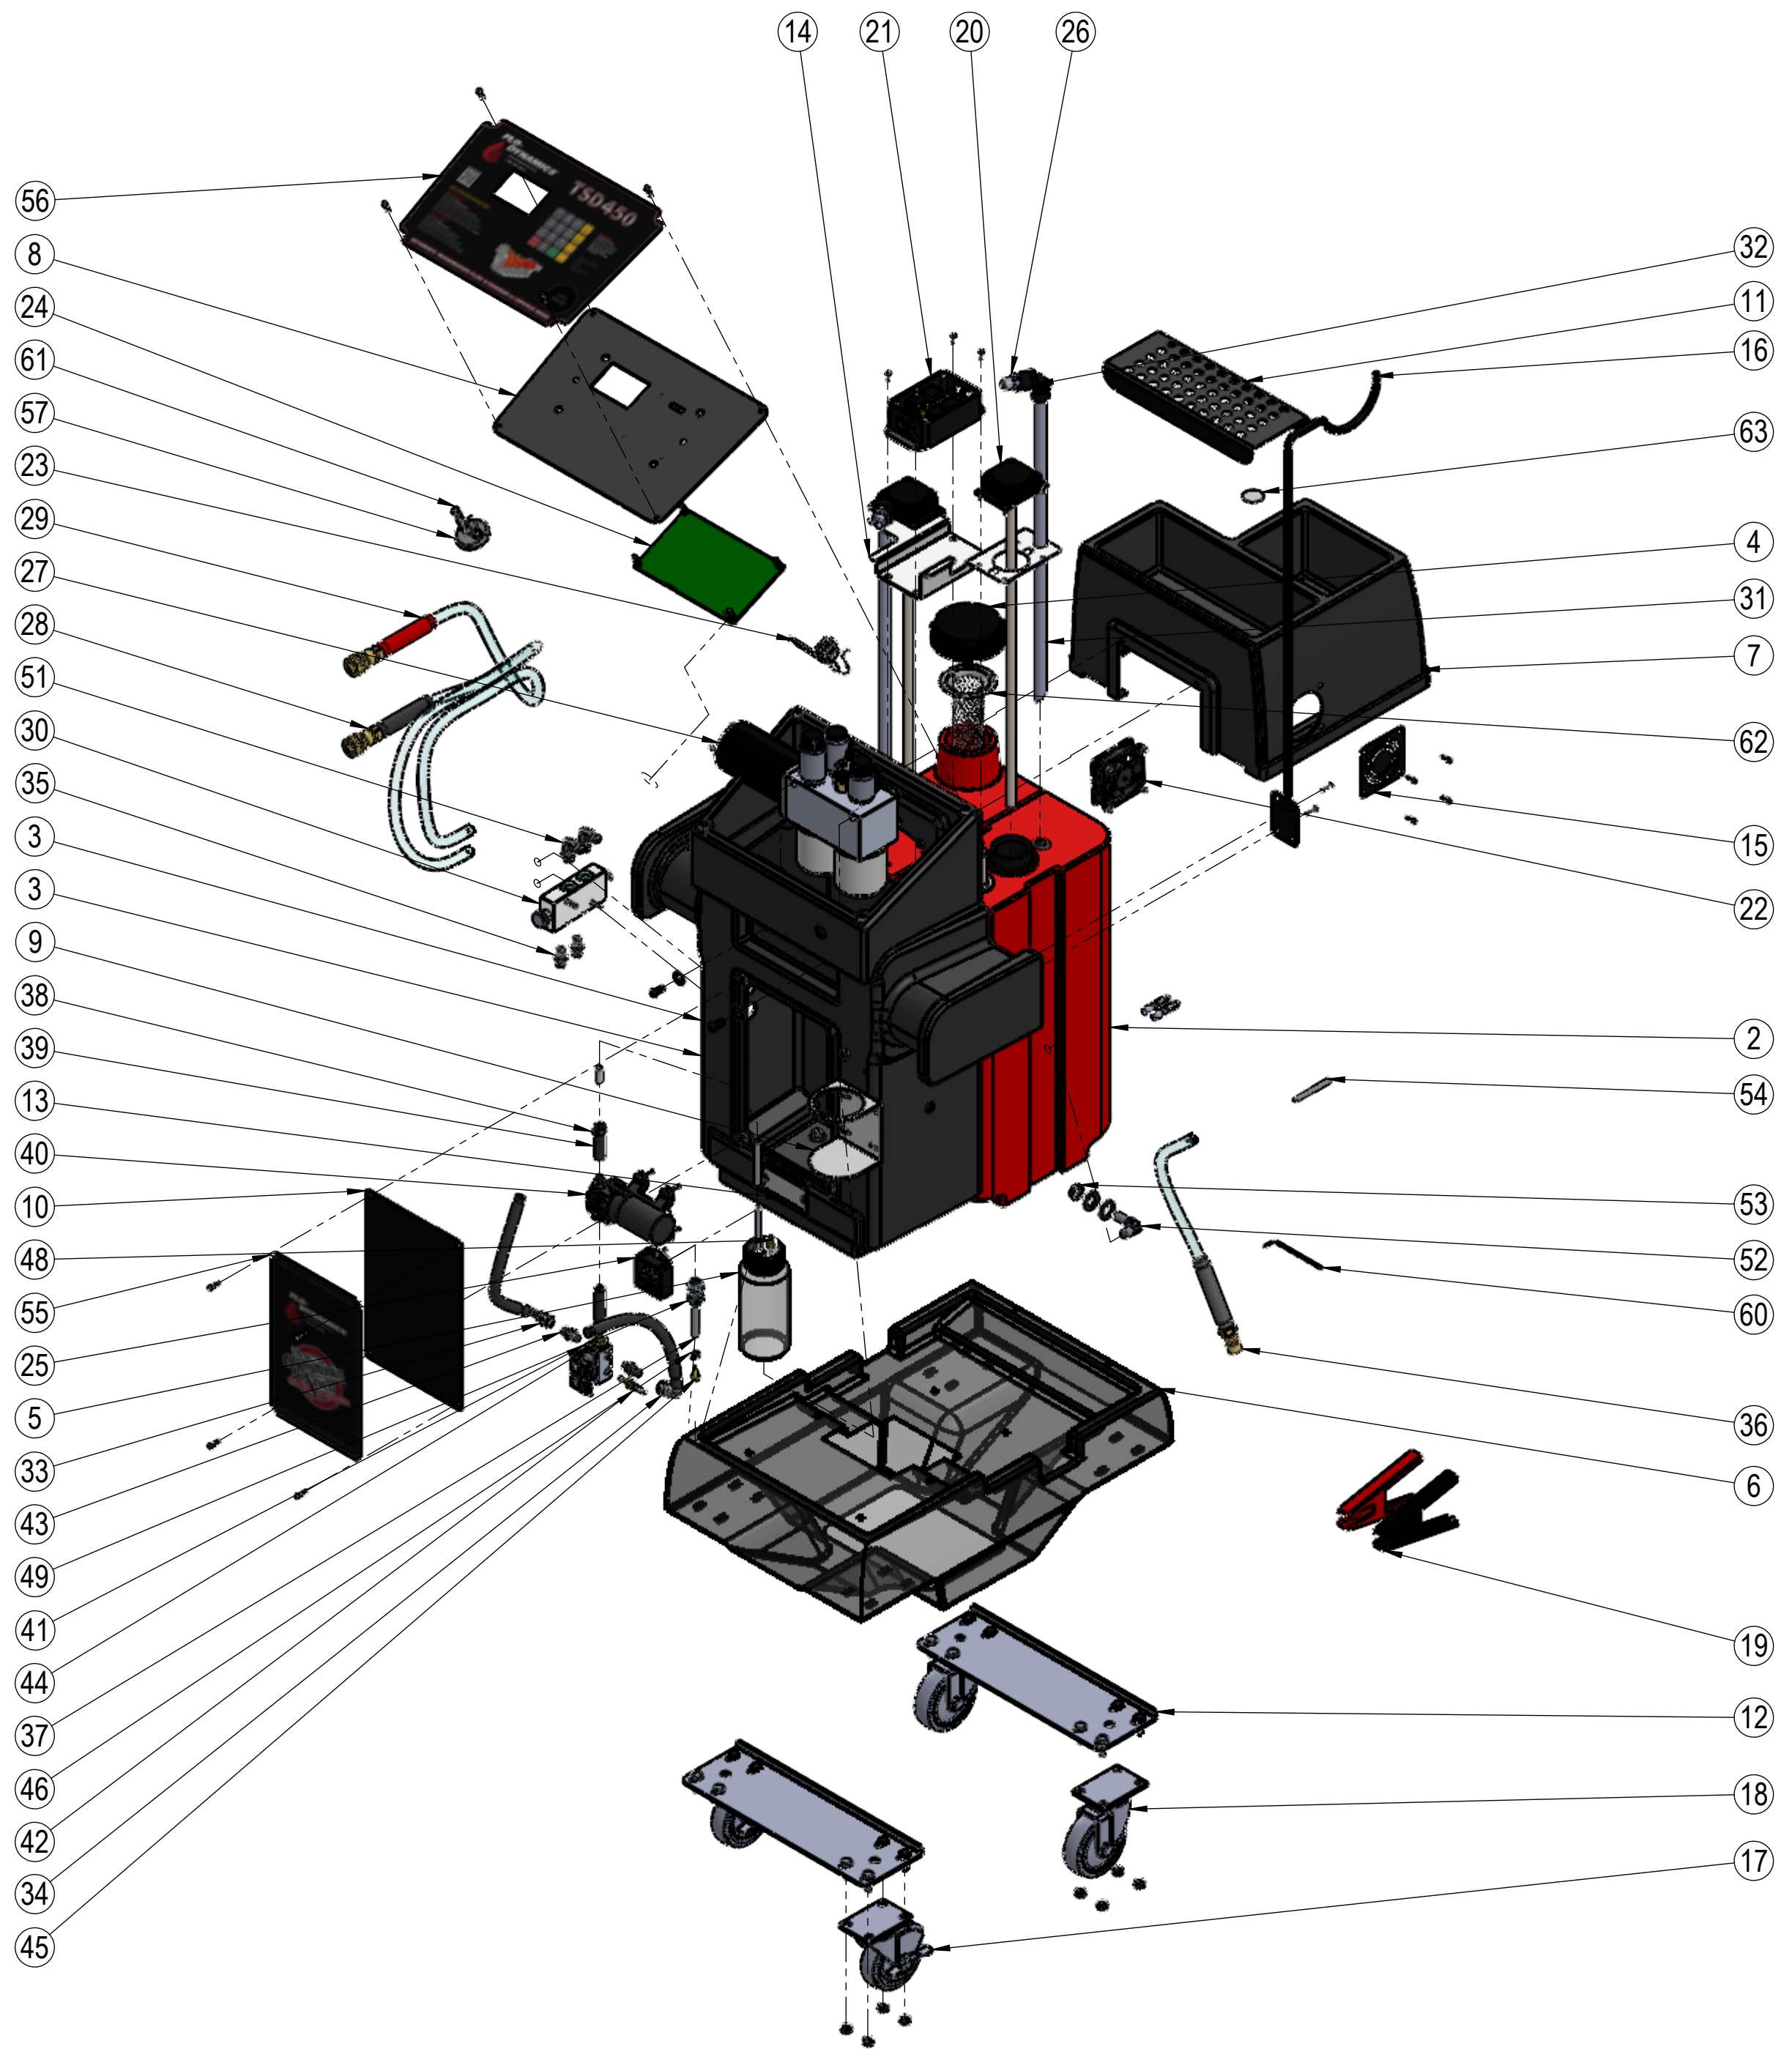

## TSD450LCD PARTS BREAKDOWN