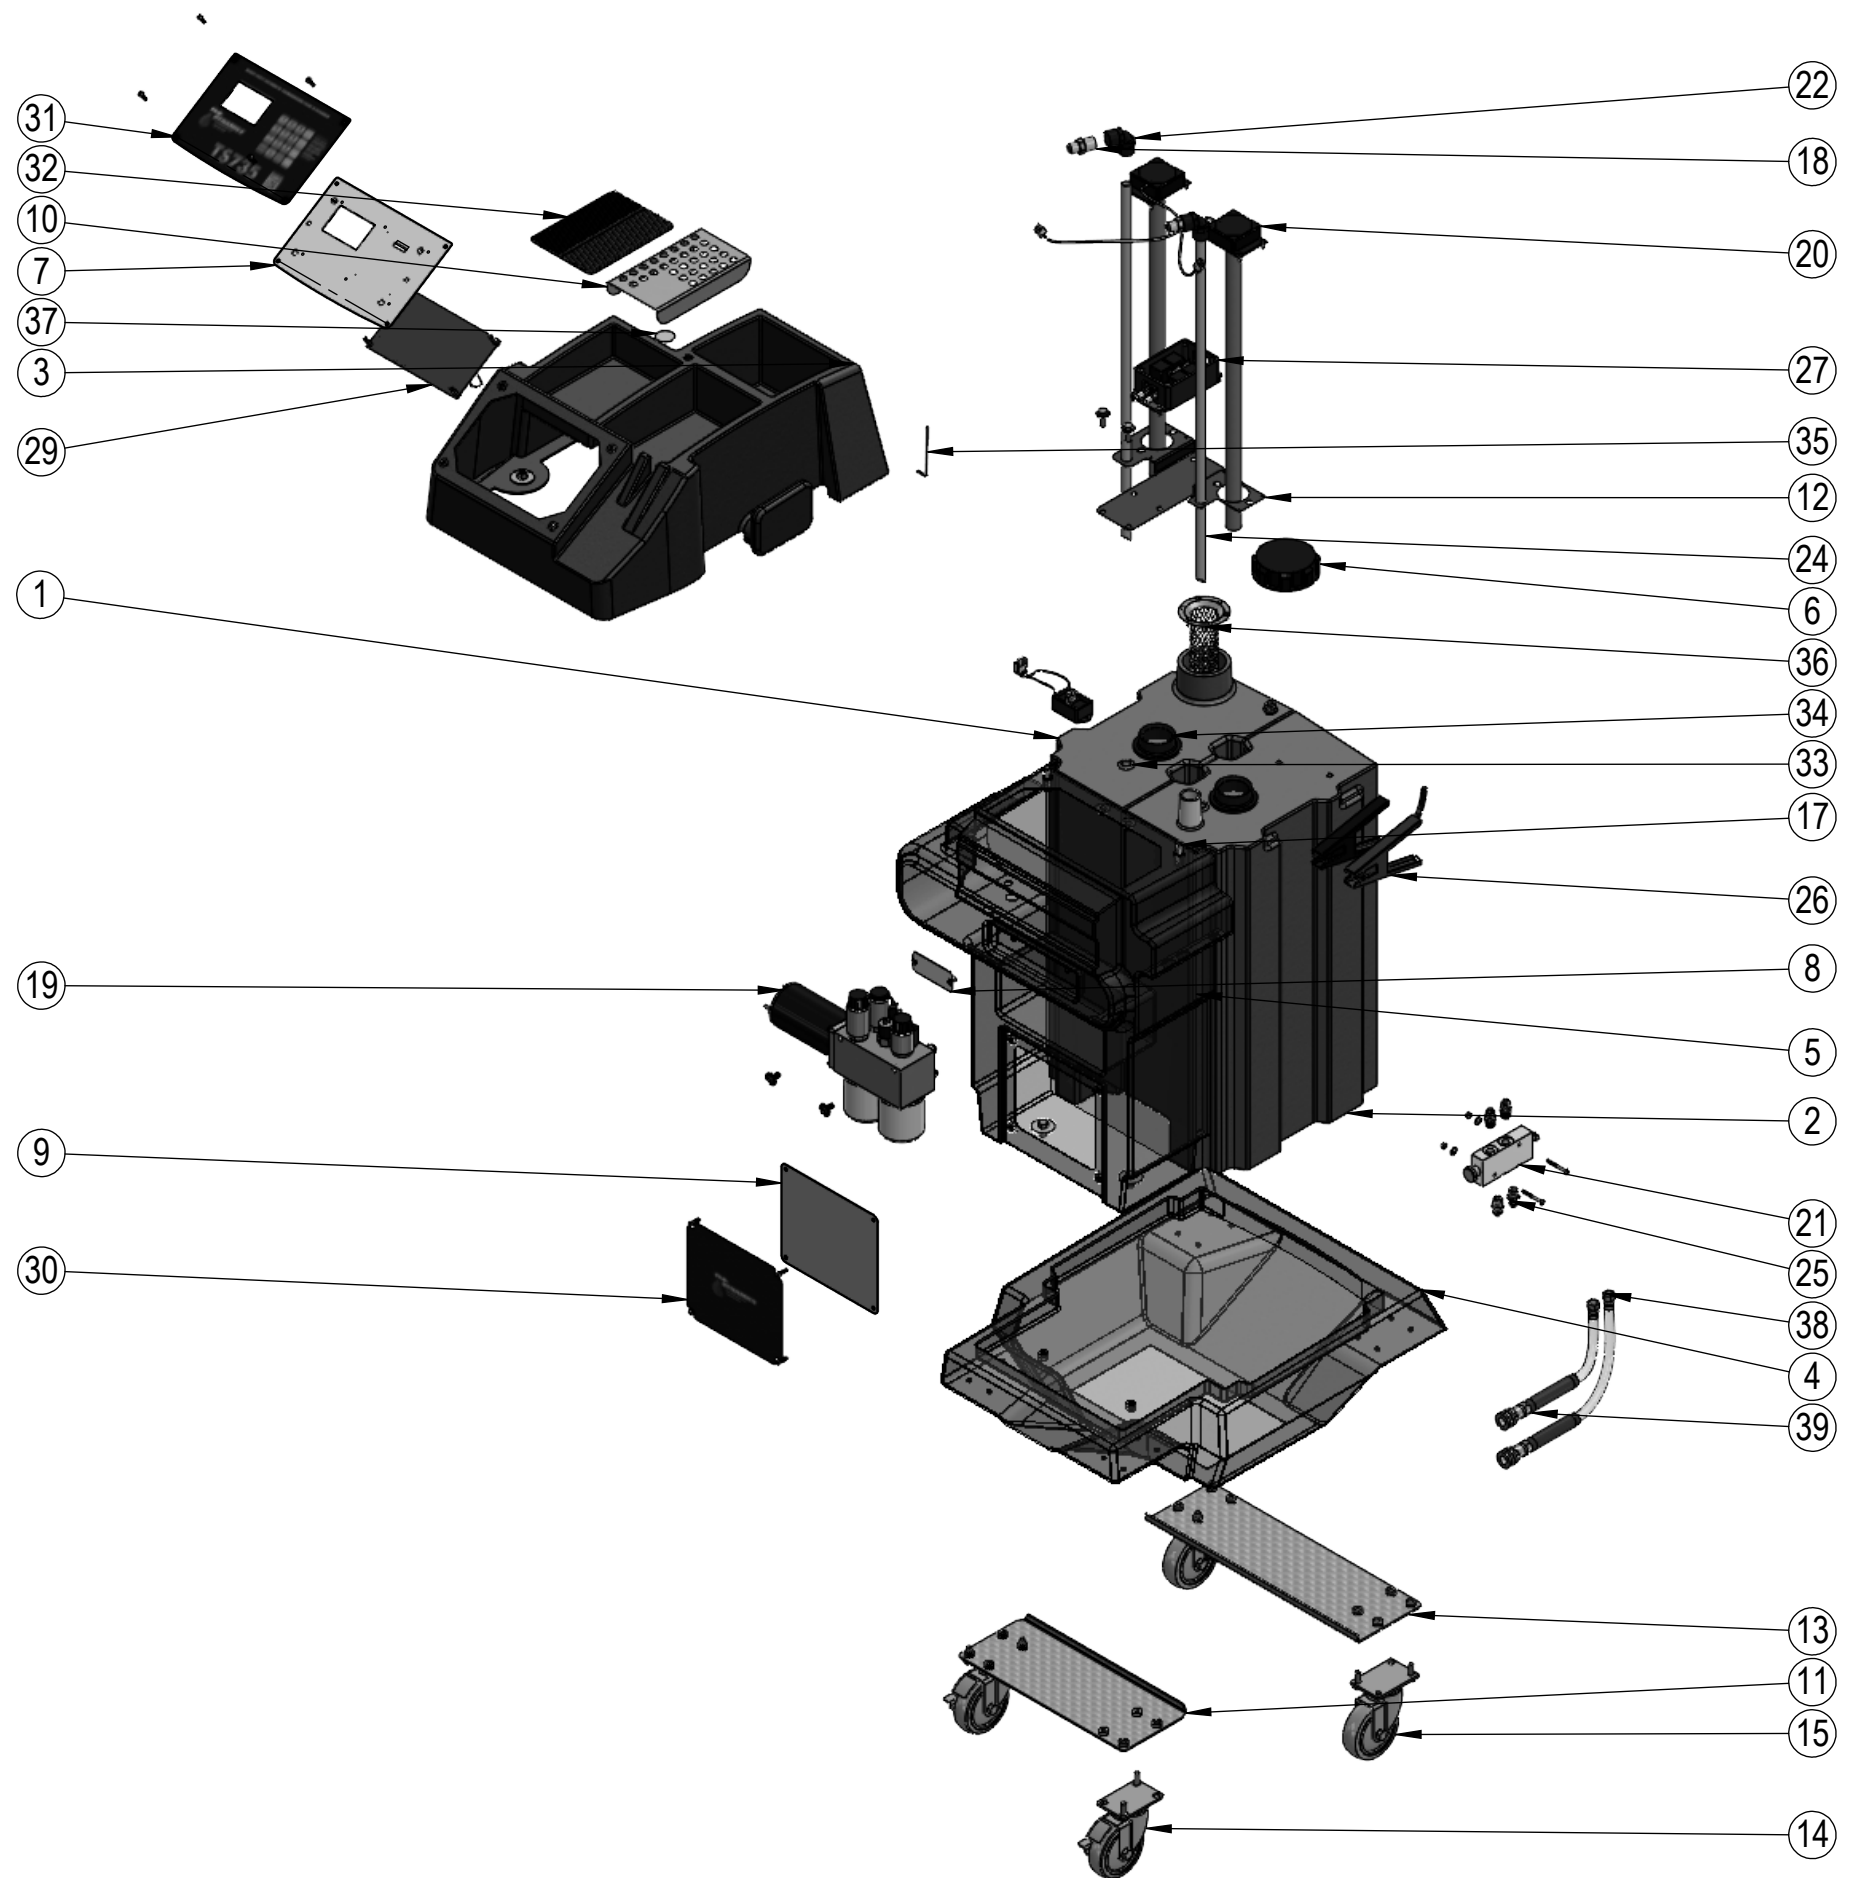

ITEM NO.	PART NUMBER	DESCRIPTION	QTY.
1	943084	NEW FLUID TANK RED TS700 SERIES	1
2	943085	USED FLUID TANK RED TS700 SERIES	1
3	943086	TOP BLACK TS700 SERIES	1
4	941603	CHASSIS-BLACK (AKC10556)	1
5	943087	CONSOLE BLACK TS700 SERIES	1
6	942113	TANK CAP	1
7	40300330	CONTROL PANEL - 735	1
8	P940850	PLATE - SERIAL NUMBER - ATF3	1
9	P940921	SERVICE PANEL-BLK-TS MACH	1
10	P940927	HOSE TRAY-BLACK-TS SERIES	1
11	P940932	CASTER BRACKET-BLACK-TS MACHINE	1
12	P941166	TANK BRKT-BLACK-TS460/HD35	1
13	P941608	LONG CASTER BRACKET-BLACK	1
14	R942118	CASTER 4 W/BRAKE ATFX	2
15	R942137	CASTER 4 SWIVEL ATFX	2
16	R942241	RIVET POP 3/16 - 1/2 ALUMINUM BLACK	2
17	941389	STUD 3,8-16 X 1.5 THREADED	3
18	940125	MALE CONNECTOR 1/2 NPT 1/2JIC	2
19	940468	MANIFOLD W/R PUMP NO PRO PORT	1
20	940469	FLUID LEVEL SENSOR SNAP ON	2
21	941099	FLOW DIVERTER VALVE-HIGH FLOW	1
22	941226	ELBOW PLASTIC FEM 1/2NPTX5/8TU	2
23	941242	HOLLOW HX O-RG PLUG WW 7238X06	1
24	941613	TUBE-ALUM 5,8OD X 27.5 MITER	2
25	941621	FITTING - 6 SAE X 3/8 JIC 6-F50X-S	4
26	940307	6GA BATTERY CABLES 16 FT	1
27	941617W	MOTOR CONTROL BOX	1
28	941726W	WIRE HARNESS ONLY TSD/PROMAX	1
29	40200740	ELECTRONIC BOARD - TRANS MACHINES	1
30	943079	OVERLAY-SERV PANEL UNIV TS700	1
31	943081	OVERLAY-CONTROL PANEL TS735	1
32	940905	MAT-RIBBED RUBBER-5.5X7.5	1
33	941240	GROMMET .56ID .18 X .81 GROOVE	2
34	941241	GROMMET TANK 1-1/2 NO91	2
35	941269	HEX KEY 1/8"	1
36	R942129	SCREEN BASKET AH6INBSKT	1
37	R942150	STAINLESS SCREEN DISCS-USED FLUID	1
38	940785 (735)	SERVICE HOSE (BLACK)	1
39	940786 (735)	SERVICE HOSE (RED)	1

TS735 PARTS BREAKDOWN