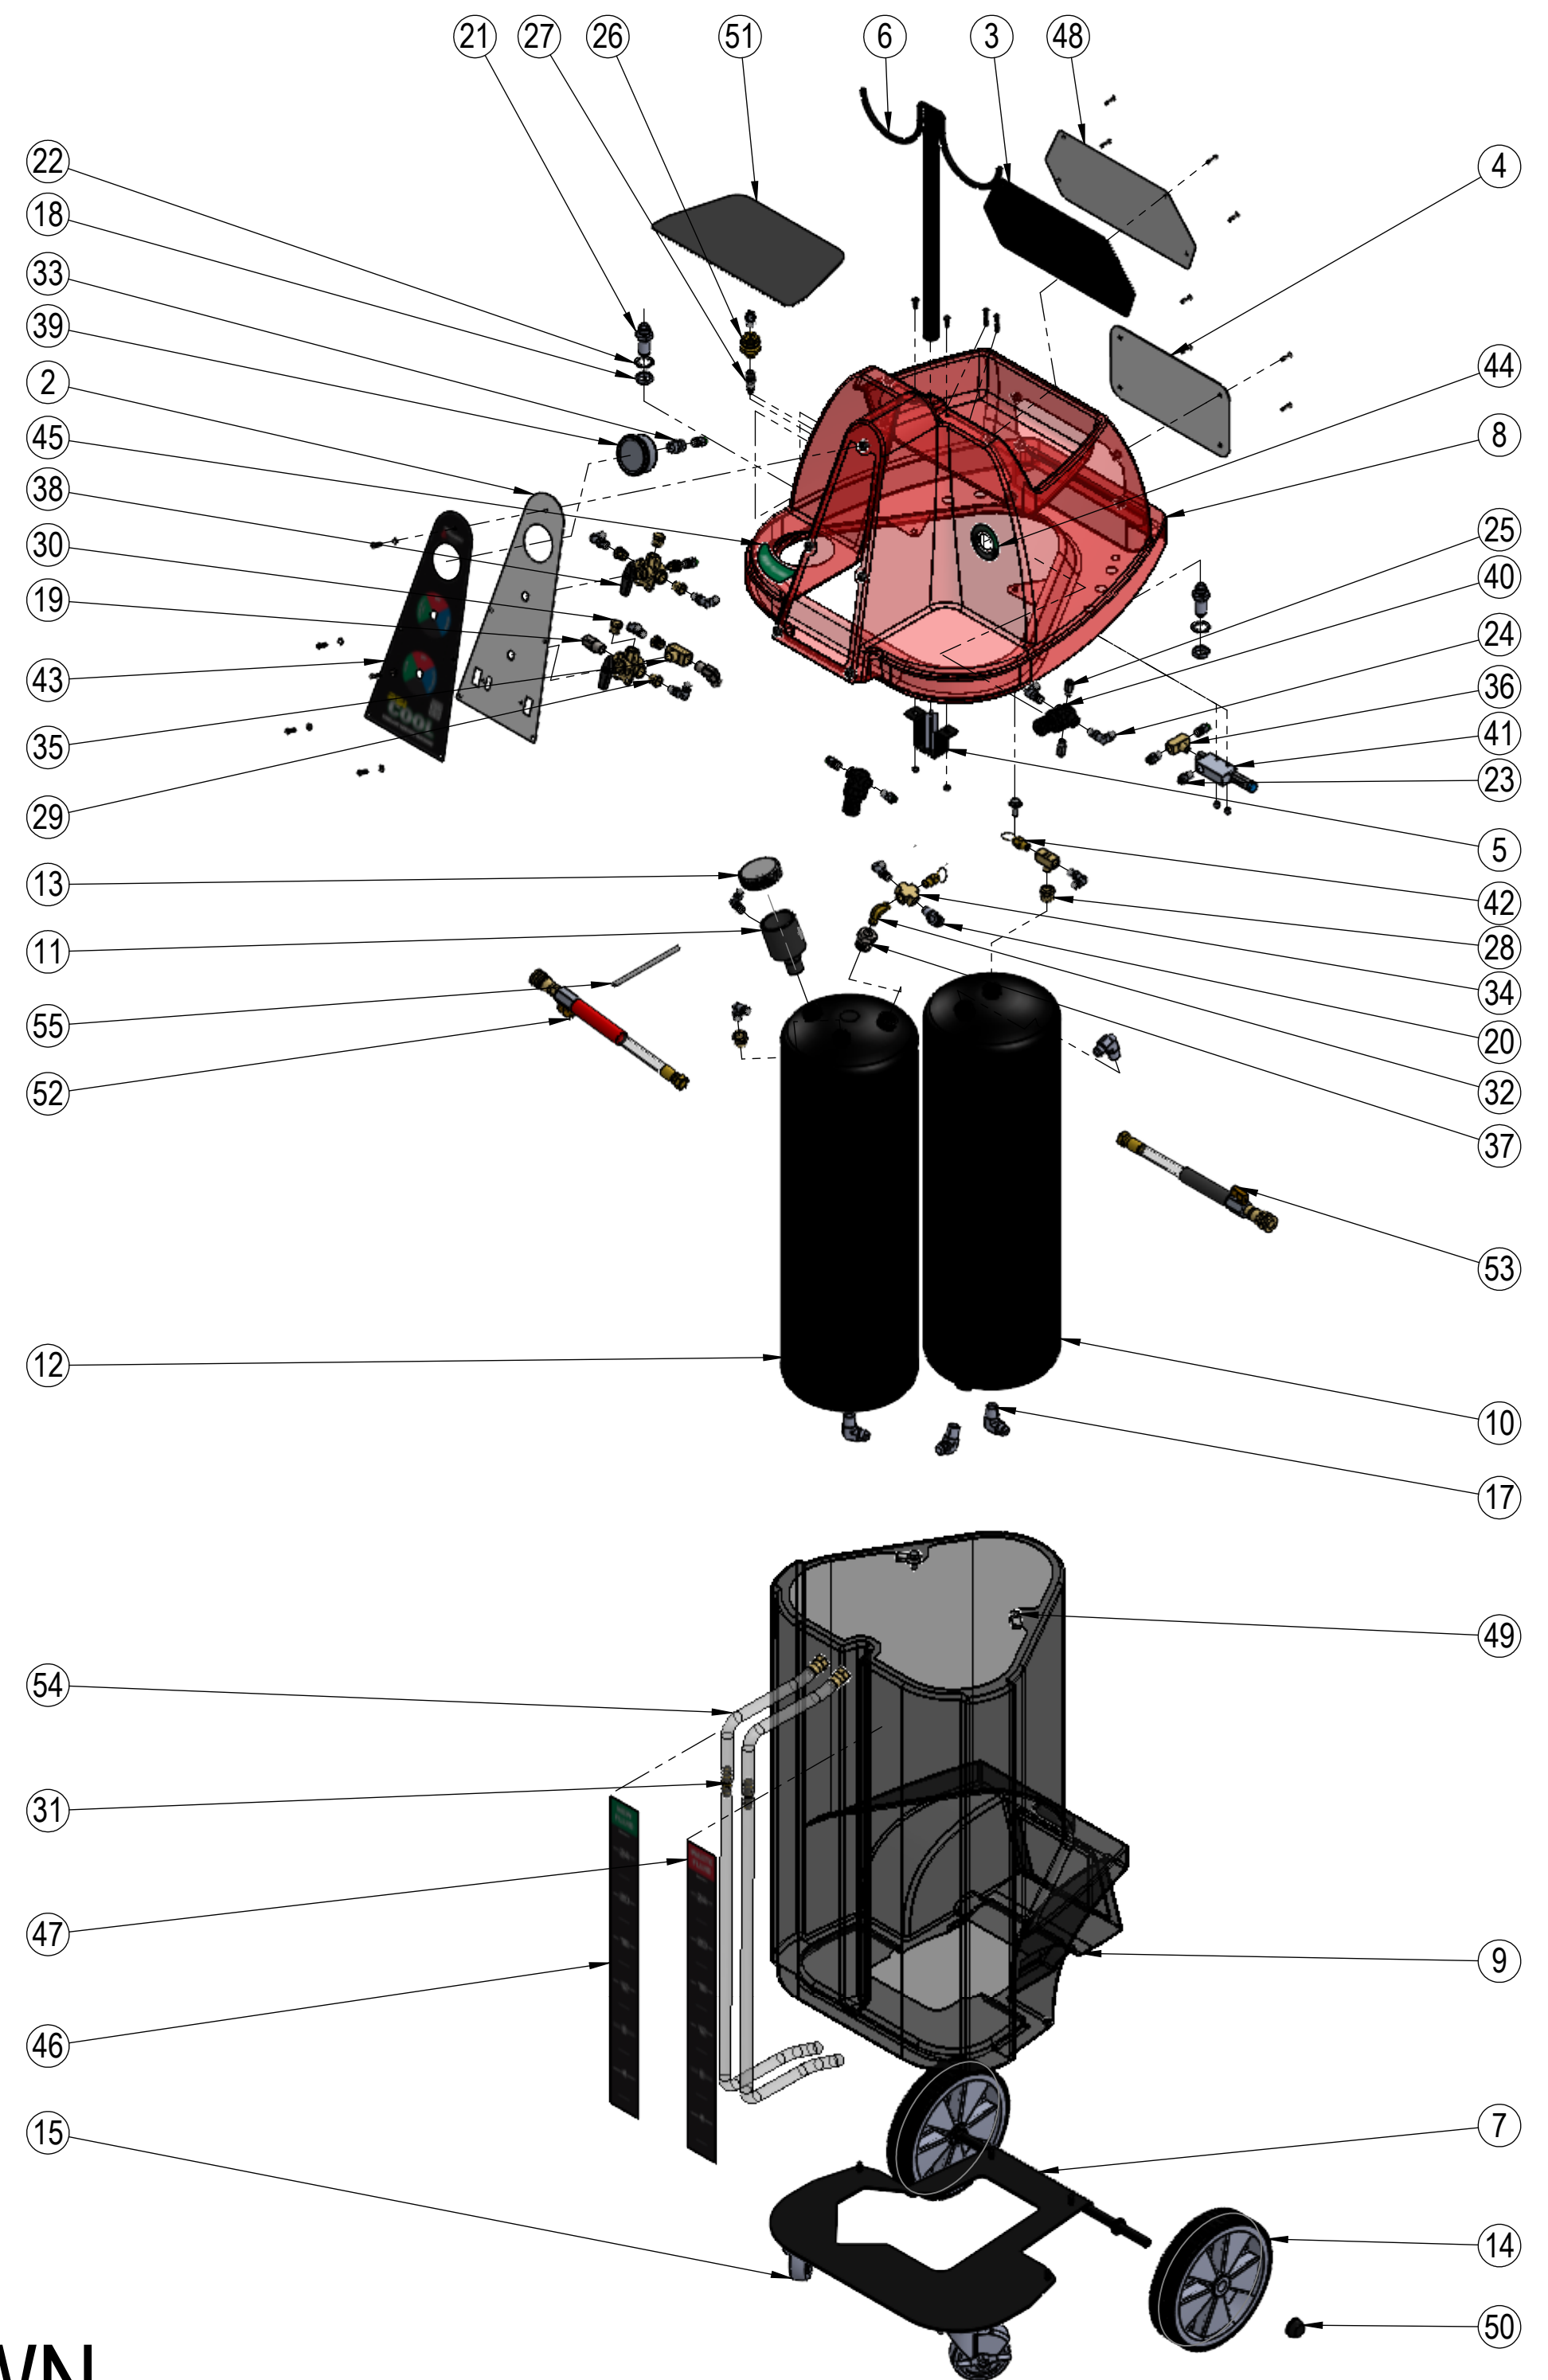

ITEM NO.	PART NUMBER	DESCRIPTION	QTY.
1	P940850	PLATE - SERIAL NUMBER - ATF3	1
2	P941315	CONTROL PANEL-BLACK-CVAC	1
3	P941316	UPPER SERVICE PANEL-BLACK-CVAC	1
4	P941317	LOWER SERVICE PANEL-BLACK-CVAC	1
5	P941320	ASSEMBLY SHEPHERD HOOK BRKT CVAC	1
6	P941321	SHEPHERD HOOK WELDMENT-BLK-CVAC	1
7	P947016	CHASSIS-BLACK ECOAT PSICOOOL	1
8	941282	COOLANT RED TOP (AKC10552)	1
9	941283	C-VAC CONSOLE PP226	1
10	941434	TANK-USED FLUID STEEL VACFILL3	1
11	40201040	NEW FLUID FUNNEL FITTING	1
12	40201041	STEEL TANK NEW FLUID - PSI COOL	1
13	40201075	COOLANT TANK CAP W/ SEAL ONLY	1
14	941300	WHEEL 10 x 2-5/8 x 2-3/16 C-VAC	2
15	R942118	CASTER 4 W/BRAKE ATFX	2
16	R942241	RIVET POP 3/16 - 1/2 ALUMINUM BLACK	2
17	941109	ELBOW 1/2 NPT X 1/2 JIC	5
18	940113	NUT/BULKHEAD/8WLN/	2
19	940114	90 JIC ELBOW	2
20	941329	ELBOW 1/4 NPT X 1/2 JIC (2501-08-04-FG MJ-MP 90	1
21	941337	BULKHEAD FITTING 1/2JIC 5325X8	2
22	R941367	3/4 INTERNAL TOOTH LOCK WASHER	2
23	941332	CONN 1/4NPT 5/16PUSH W68PL-5-4	8
24	945016	5/16 TUBE X 1/4 NPT ELBOW W169PLPE-5-4	10
25	947013	PUSH FITTING-1,8MPT X 5,16PUSH	2
26	941334	BULKHEAD CON 1/4FPT 207ACBH-4	1
27	941335	AIR NIPPLE 1/4NPT H2C	1
28	941446	REDUCER-1/2MPT X 1/4FPT 209P-8-4	2
29	941447	REDUCER-3,8MPT X 1,4FPT 209P64	5
30	941451	PLUG-3,8MPT	2
31	941754	HOSE BARB STRAIGHT 1/2 INCH	2
32	941989	ELBOW-1,4 MPT 1204P-4	1
33	945011	FITTING-1/4FPT X 1/4FPT STRAIT	1
34	947009	CROSS FITTING-1,4FPT 2280404	1
35	947010	TEE-3,8MPT X 3,8FPT X 3,8FPT	1
36	947011	TEE-1,4MPT X 1,4FPT X 1,4FPT	2
37	40201182	BUSHING ADAPTER, 3/4" MNPT x 1/4" FNPT	1
38	941277	4WAY VALVE ANDERSON B 200CN-12	2
39	941278	2.5 PANEL GAUGE AND U-CLAMP	1
40	947001	4 WAY REGULATOR-PSICOOOL	2
41	40200875	VACUUM GENERATOR CV15H	1
42	40201643	PRESSURE RELIEF VALVE 1/4"	2
43	947003	OVERLAY- CONTROL PANEL PSICOOOL	1
44	947004	OVERLAY-CONTROL PANEL PSICOO	1
45	947005	OVERLAY-NEW FLUID TEAR PSICOOOL	1
46	947006	MEASURING STRIP STICKER C-VAC	1
47	947007	MEASURING STRIP STICKER C-VAC	1
48	40200795	PSI COOL EQUIPMENT LIST OVERLAY	1
49	501046	NUT 5/16-18, PAL PUSH	2
50	941299	PUSH NUT 5/8 BLACK	2
51	941343	VINYL MAT	1
52	941346	SERVICE HOSE (RED)	1
53	941467	SERVICE HOSE (BLACK) - CVAC UPDATE	1
54	947012	INTERNAL HOSE KIT-PSICOOOL	2
55	R940557	TUBE 5/16 POLY PER FOOT	1