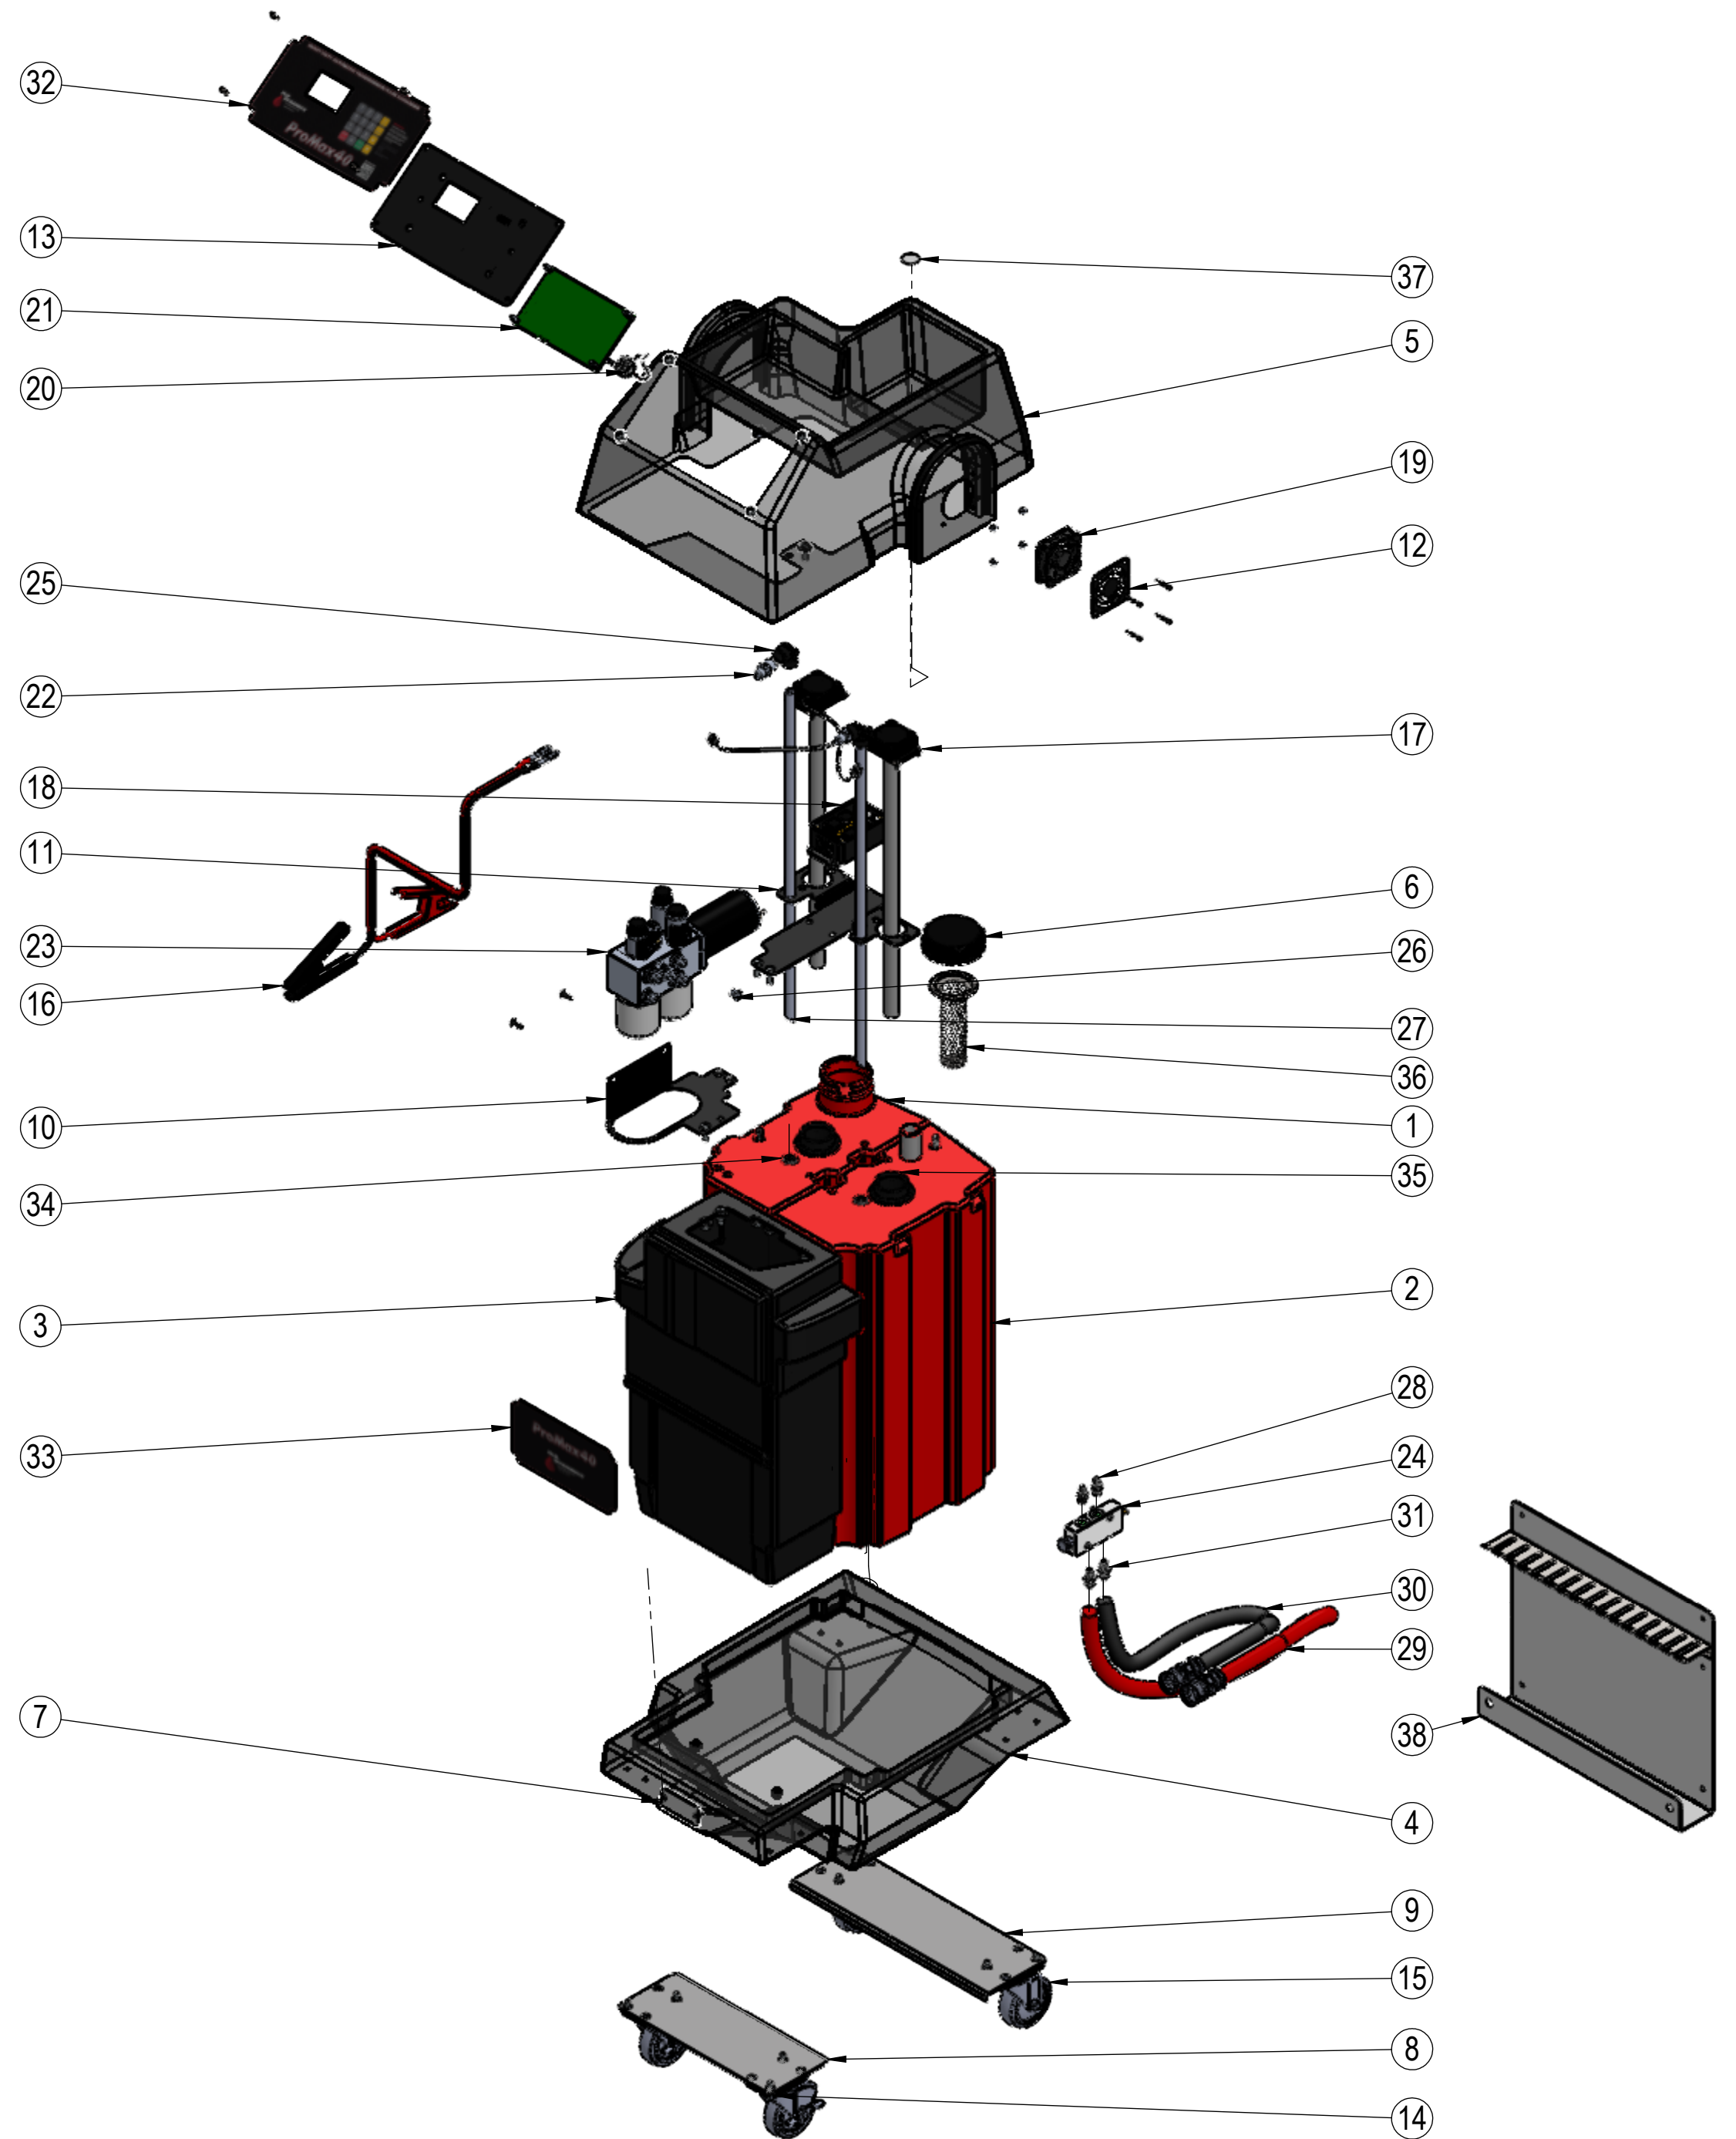

ITEM NO.	PART NUMBER	DESCRIPTION	QTY.
1	941600	NEW FLUID TANK-RED PROMAX	1
2	941601	USED FLUID TANK-RED PROMAX	1
3	941602	CONSOLE-BLACK PROMAX AKC10449	1
4	941603	CHASSIS-BLACK (AKC10556)	1
5	941604	TOP-BLACK (AKC10446)	1
6	942113	TANK CAP	1
7	P940850	PLATE - SERIAL NUMBER - ATF3	1
8	P940932	CASTER BRACKET-BLACK-TS MACHINE	1
9	P941608	LONG CASTER BRACKET-BLACK	1
10	P941611	MANIFOLD BRKT-BLACK PROMAX	1
11	P941612	SENSOR BRACKET-BLACK PROMAX	1
12	P941616	COOLING FAN COVER BLACK	1
13	40300391	PROMAX LCD CONTROL PANEL	1
14	R942118	CASTER 4 W/BRAKE ATFX	2
15	R942137	CASTER 4 SWIVEL ATFX	2
16	940307	6GA BATTERY CABLES 16 FT	1
17	940469	FLUID LEVEL SENSOR SNAP ON	2
18	941617W	MOTOR CONTROL BOX	1
19	941655W	COOLING FAN ONLY TSD/PROMAX	1
20	941726W	WIRE HARNESS ONLY TSD/PROMAX	1
21	40200740	ELECTRONIC BOARD - TRANS MACHINES	1
22	940125	MALE CONNECTOR 1/2 NPT 1/2JIC	2
23	940468	MANIFOLD W/R PUMP NO PRO PORT	1
24	941099	FLOW DIVERTER VALVE-HIGH FLOW	1
25	941226	ELBOW PLASTIC 1/2NPT FEM X 5/8 TUBE OD	2
26	941242	HOLLOW HX O-RG PLUG WW 7238X06	1
27	941613	TUBE-ALUM 5,8OD X 27.5 MITER	2
28	941621	FITTING - 6 SAE X 3/8 JIC 6-F5OX-S	2
29	941656	SERVICE HOSE (RED) LARGE FITTING	1
30	941657	SERVICE HOSE (BLACK) LARGE FITTING	1
31	941658	ADAPTER 6SAE X 1,2 MALE JIC	2
32	40201206	OVERLAY CONTROL PANEL - PROMAX40 LCD	1
33	40201207	OVERLAY SERVICE PANEL - PROMAX40 LCD	1
34	941240	GROMMET .56ID .18 x .81 GROOVE	2
35	941241	GROMMET TANK 1-1/2 NO91	2
36	R942129	SCREEN BASKET AH6INBSKT	1
37	R942150	STAINLESS SCREEN DISCS-USED FLUID	1
38	J941220	HOSE RACK WLDMENT-BLK	1

PROMAX40 PARTS BREAKDOWN