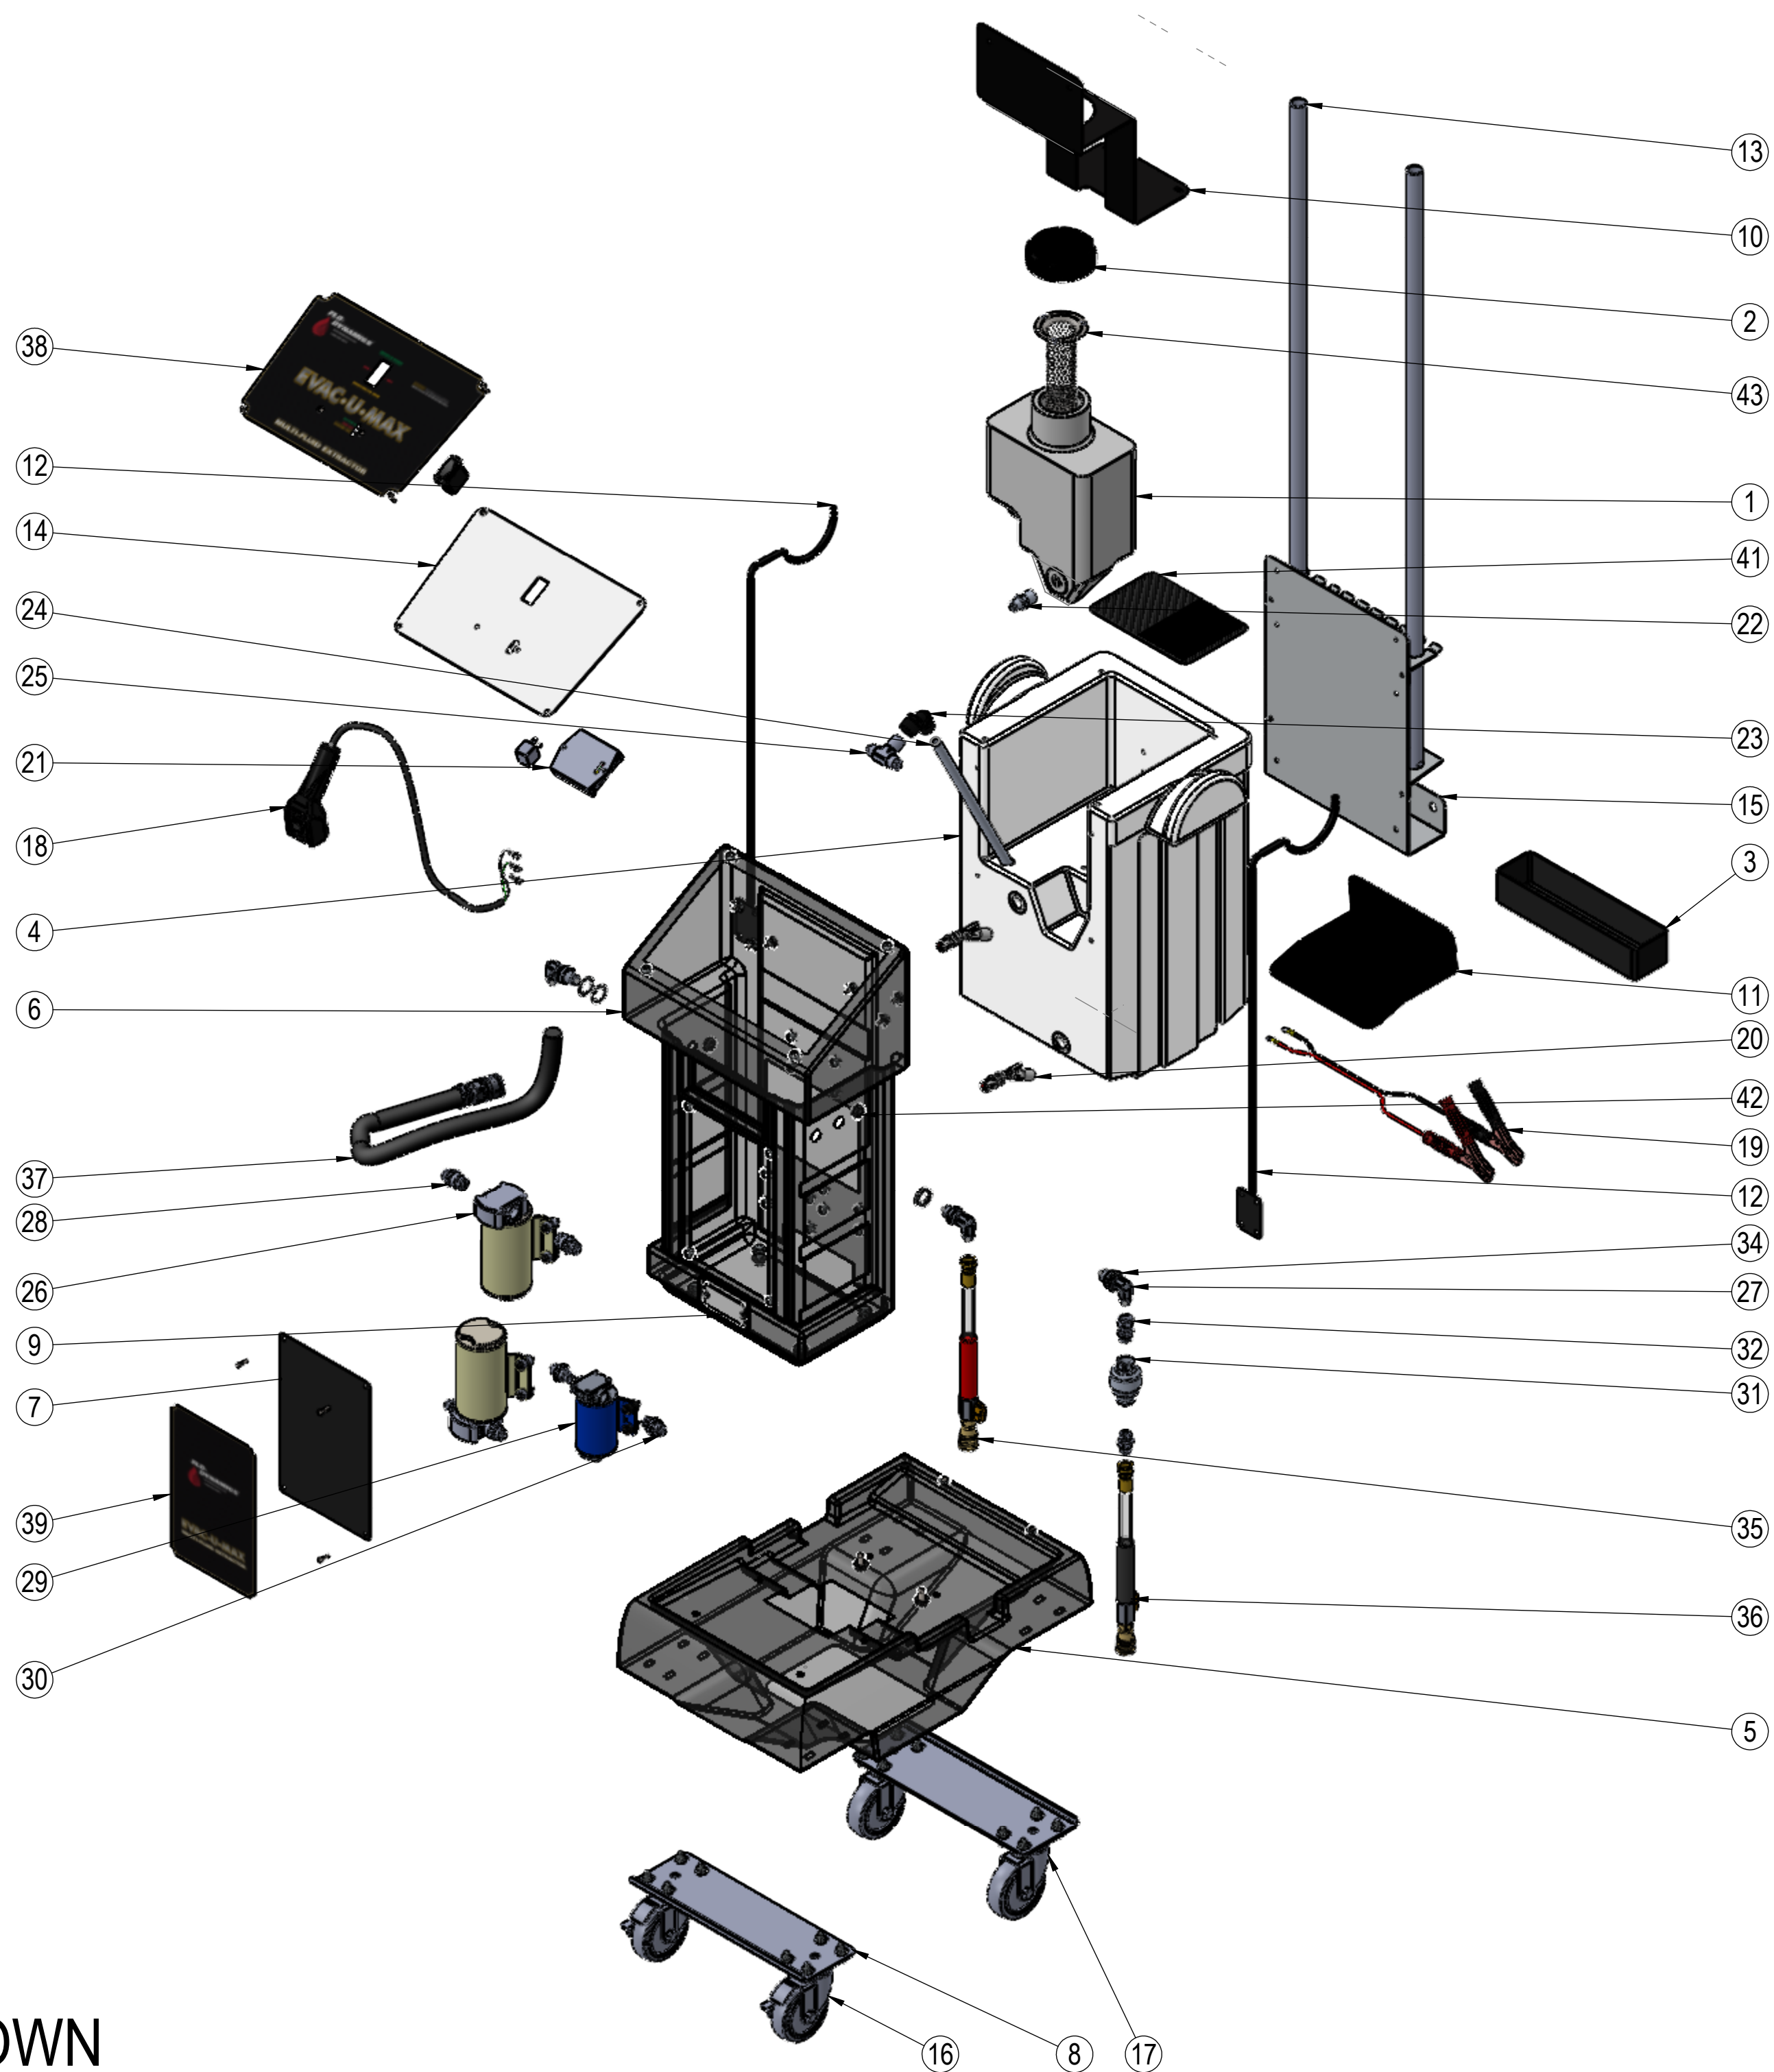

ITEM NO.	PART NUMBER	DESCRIPTION	QTY.
1	941253	PSX3 NEW FLUID TANK-NAT PP230	1
2	942113	TANK CAP	1
3	944003	DRIP PAN-PLASTIC EVACUMAX	1
4	944026	WASTE FLUID TANK-CLEAR-EVACUMAX	1
5	R940750	CHASSIS-BLACK (AKC10443)	1
6	R940751	PSX CONSOLE - BLACK	1
7	G940758	SERVICE PANEL-ECOAT ATF3-W	1
8	P940760	CASTER SUP BRKT-ECOAT ATF3-W	2
9	P940850	PLATE - SERIAL NUMBER - ATF3	1
10	P941256	TANK BRACKET - BLACK - PSX3	1
11	P941538	ADAPTER BRACKET BLACK BRAKEMATE	1
12	P941725	SHEPHERD HOOK-BLK-TSD440-3/8 x 37.875"	2
13	P944012	TUBE-ADAPTER HOLDER BLACK ECOAT - EVACUMAX	2
14	P944013	CONTROL PANEL BLACK-EVACUMAX	1
15	P944018	HOSE RACK BLACK-EVACUMAX	1
16	R942118	CASTER 4 W/BRAKE ATFX	2
17	R942137	CASTER 4 SWIVEL ATFX	2
18	940834	PENDANT ASSEMBLY	1
19	944043W	BATTERY CABLE ASSEM EVACUMAX 20FT	1
20	R941251	LS-7 POLY LEVEL SWITCH 159236	2
21	R944008	EVACUMAX ELECTRONICS	1
22	940125	MALE CONNECTOR 1/2 NPT 1/2JIC	1
23	941226	ELBOW PLASTIC FEM 1/2 NPT x 5/8 TU	1
24	941262	TUBE ALUM 5/8 X 15.5 1 MITER	1
25	941326	TEE 1/2 FPT X 1/2 JIC X 1/2 JIC	1
26	944005	GEAR PUMP - EVACUMAX	2
27	944009	BULKHEAD ELBOW W,NUT 1/2 JIC	3
28	944016	ADAPTER-GEAR PUMP BSP X 1/2 JIC	4
29	944022	PUMP-SMALL GEAR PUPPY DFX2500	1
30	944027	ADAPTER-SMALL GEAR BSP X 1/2 JIC	2
31	944096	MAGNOM MAGNETIC FILTER	1
32	944097	SWIVEL ADAPTER-SAE8X1,2JIC FEM	1
33	944098	ADAPTER-SAE8 MALE X 1/2 JIC MALE	1
34	R941367	3/4 INTERNAL TOOTH LOCK WASHER	6
35	941346	SERVICE HOSE (RED)	1
36	941467	SERVICE HOSE (BLACK) - CVAC UPDATE	1
37	941657	SERVICE HOSE (BLACK) LARGE FITTING	1
38	944028	OVERLAY-CONTROL PANEL EVACUMAX	1
39	944029	OVERLAY-SERVICE PANEL EVACUMAX	1
40	944038	MEASURE STRIP STICKER-EVACUMAX	1
41	941261	VINYL MAT - BRAKEMATE JR	1
42	R940761	GROMMET 5/8 ID DC 5156	2
43	R942129	SCREEN BASKET AH6INBSKT	1

# EVAC-U-MAX PARTS BREAKDOWN