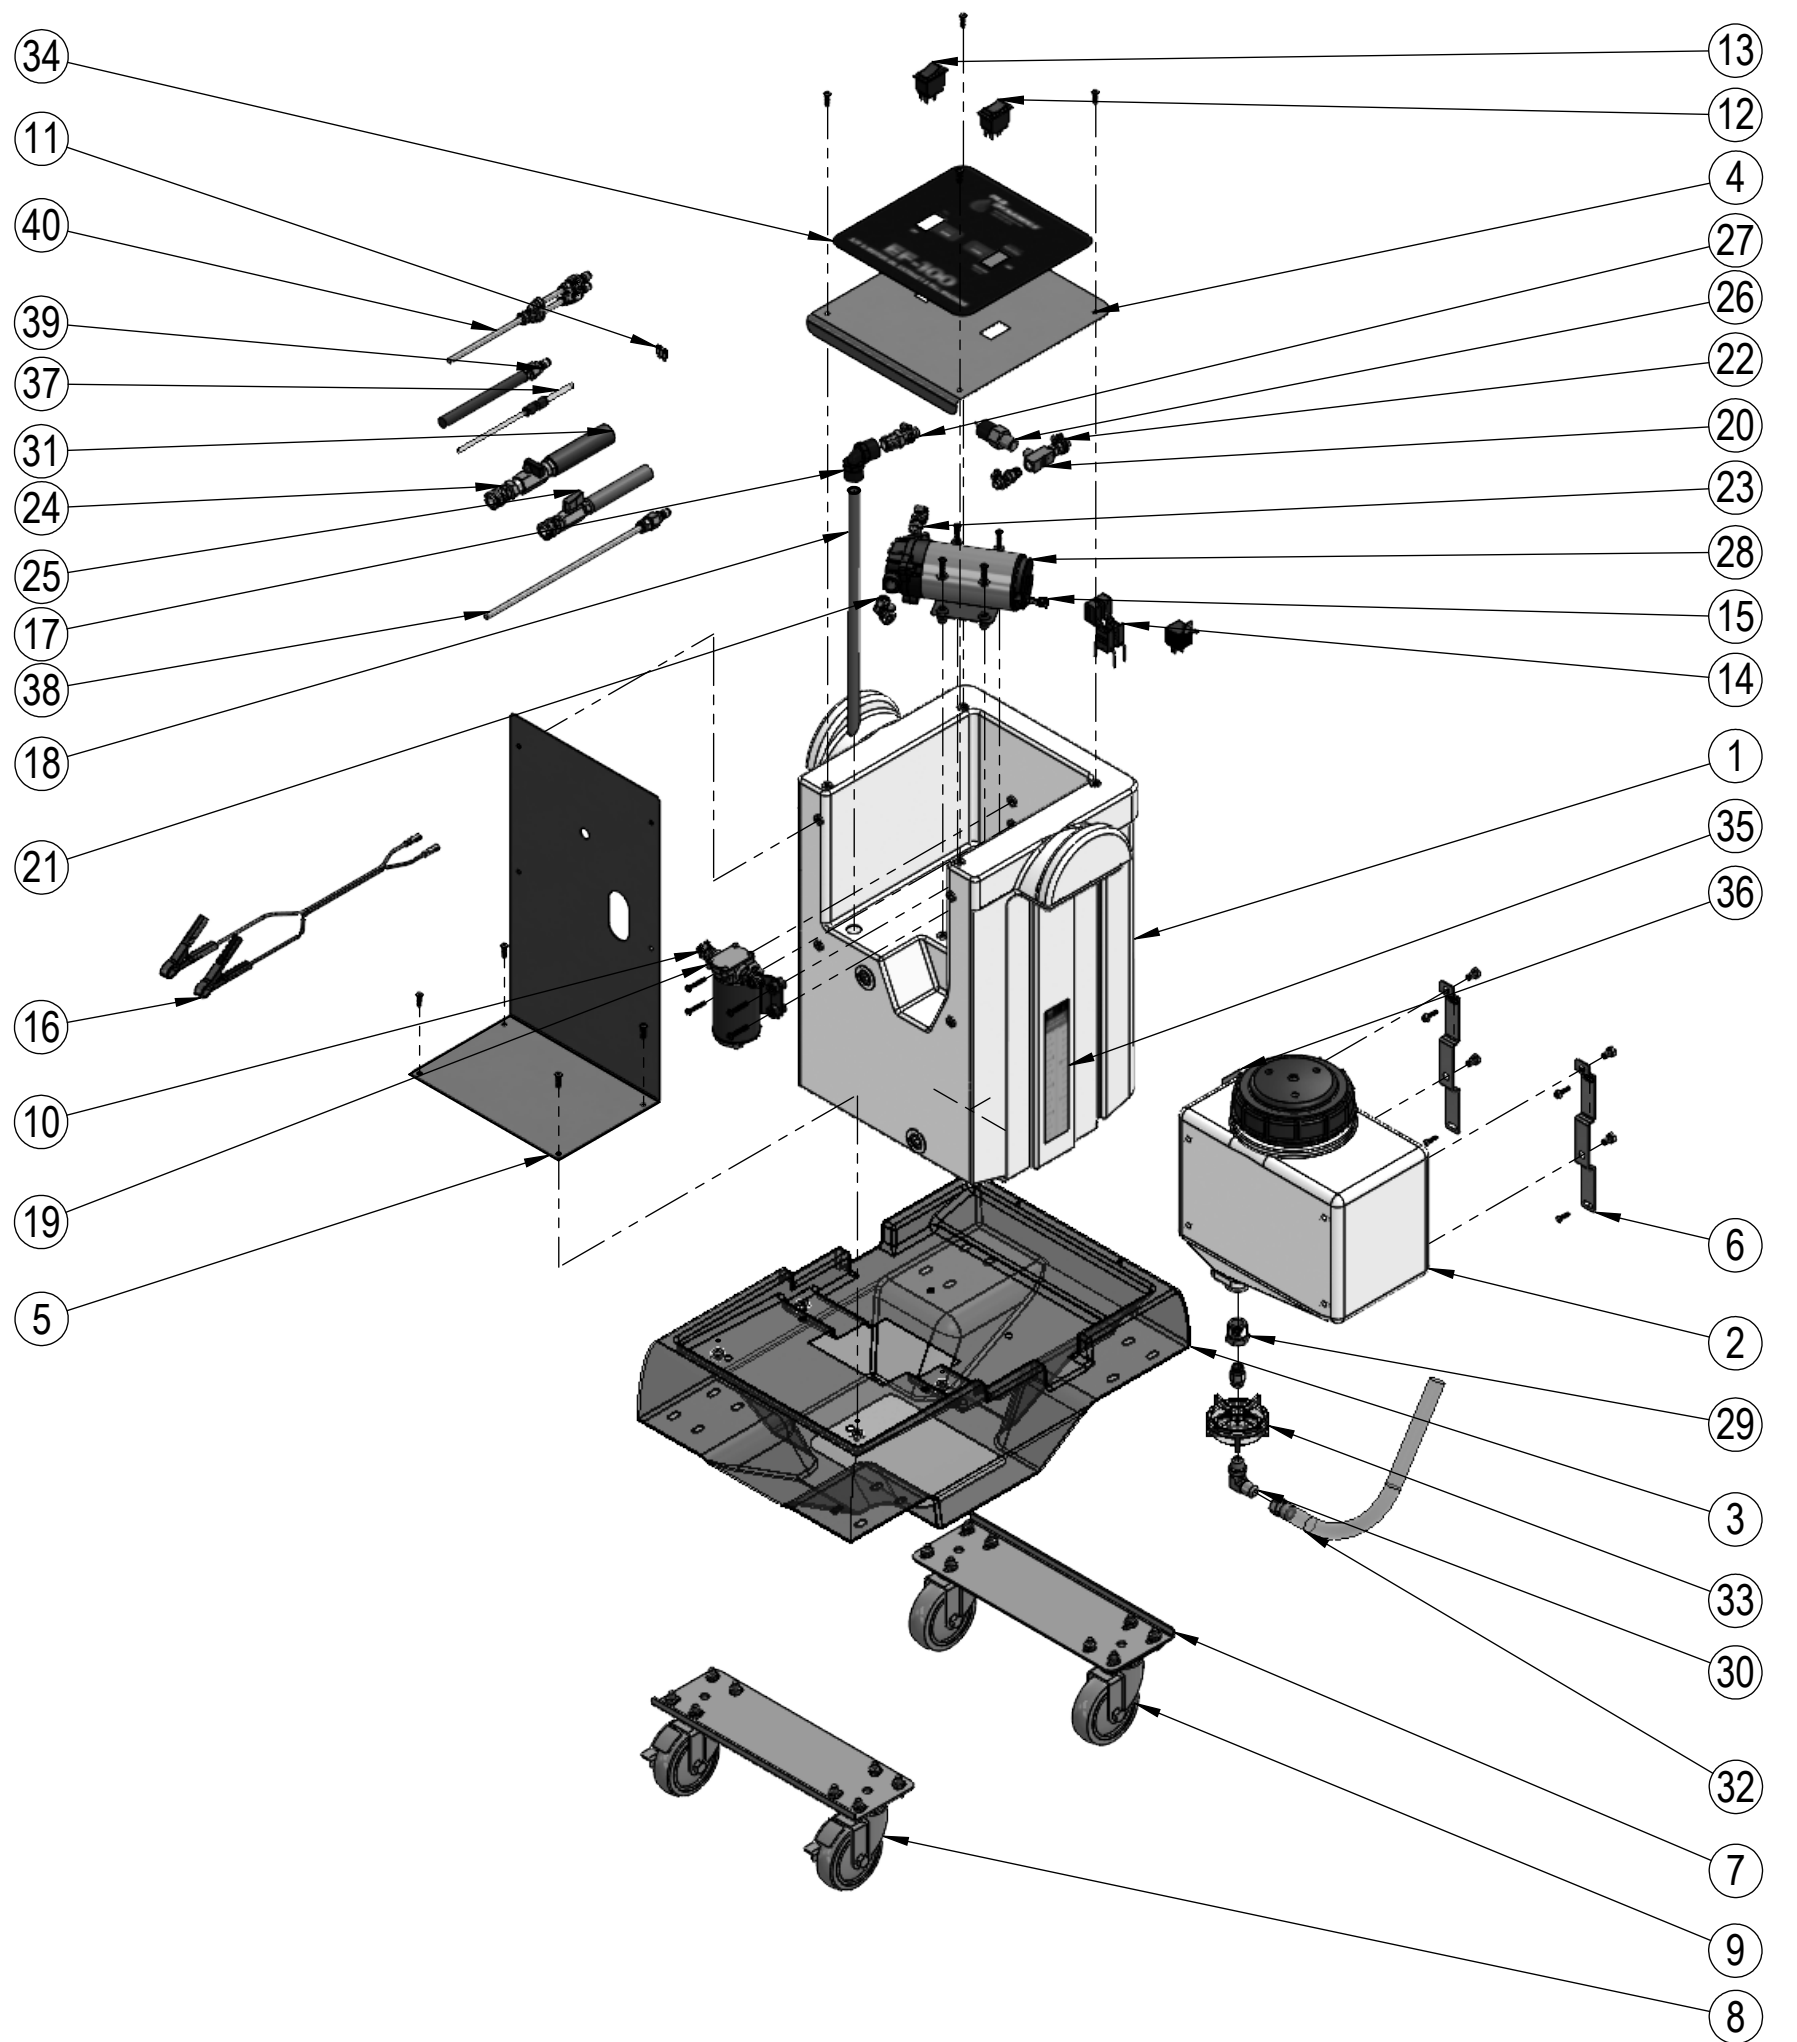

ITEM NO.	PART NUMBER	DESCRIPTION	QTY.
1	944026	WASTE FLUID TANK-CLEAR-EVACUMAX	1
2	40200993	RINSE TANK 3 GALLON	1
3	R940750	ATF/PSX CHASSIS-BLK	1
4	40300349	PANEL-OIL DRAIN CONTROL	1
5	40300350	PANEL-FRONT OIL DRAIN	1
6	40300358	EF NEW FLUID TANK BRACKET	2
7	P940760	CASTER SUP BRKT-ECOAT ATF3-W	2
8	R942118	CASTER 4 W/BRAKE ATFX	2
9	R942137	CASTER 4 SWIVEL ATFX	2
10	R942142	HOSE CLAMP 3/8 SCREW TYPE	7
11	40200728	BLADE FUSE - 20 AMP	1
12	40200934	ROCKER SWITCH ON-OFF-ON BLACK	1
13	40200935	ROCKER SWITCH ON-OFF RED	1
14	40200992	WIRE HARNESS - EF100	1
15	R940798	ELECTRICAL CONN 16-14 MALE	4
16	40300503	BATTERY CABLE ASSM 10GA 20FT	1
17	941226	ELBOW PLASTIC FEM 1/2NPTX5/8TU	1
18	941262	TUBE ALUM 5/8 X 15.5 1 MITER	1
19	944022	PUMP-SMALL GEAR PUPPY DFX2500	1
20	947011	TEE-1,4MPT X 1,4FPT X 1,4FPT	1
21	40200548	HOSE BARB 3/8 NPT MALE X 3/8 ID, 45 DEG (53525K48)	1
22	40200565	HOSE BARB 1/2 - G TEC ADAPTERS	2
23	40200671	HOSE BARB 1/2 X 3/8 MALE NPT STRAIGHT FITTING	1
24	40200734	SIZE 1/4 SLEEVE LOCK SOCKET X 1/4 NPTF MALE COUPLER (6537K63)	2
25	40200735	RED SERVICE HOSE NEW STYLE	1
26	40200997	PRESSURE SWITCH 90 PSI	1
27	40201018	HOSE, 1/2 ID X 1/2 NPT MALE BARBED FITTING	1
28	40201019	PUMP TRANS 50PSI BYPASS	1
29	40201034	REDUCER MALE NPT X FEM BSPP	1
30	40201035	ELBOW BSPP X JIC	1
31	40201036	BLACK EXTRACTOR SERV HOSE	1
32	40201037	NEW FLUID TANK HOSE - EXTRACTOR UNIT	1
33	40201038	UP3 FITTING AND FILTER KIT	1
34	40201013	CONTROL PANEL OVERLAY EF-100	1
35	40201030	OVERLAY MEASURING STRIP E SERIES	2
36	40201046	OVERLAY NEW FLUID MEASURING STRIP E SERIES	1
37	941708	ADAPTER-DIPSTICK REDUCER HOSE	1
38	40100097	WAND ADAPTER, EXTRACT/FILL 5/16"OD X 0.40"TH	1
39	40100098	OPEN-END ADAPTER, E SERIES	1
40	40100099	DIPSTICK Y-ADAPTER, OPEN FLOW	1

EF-100 PARTS BREAKDOWN