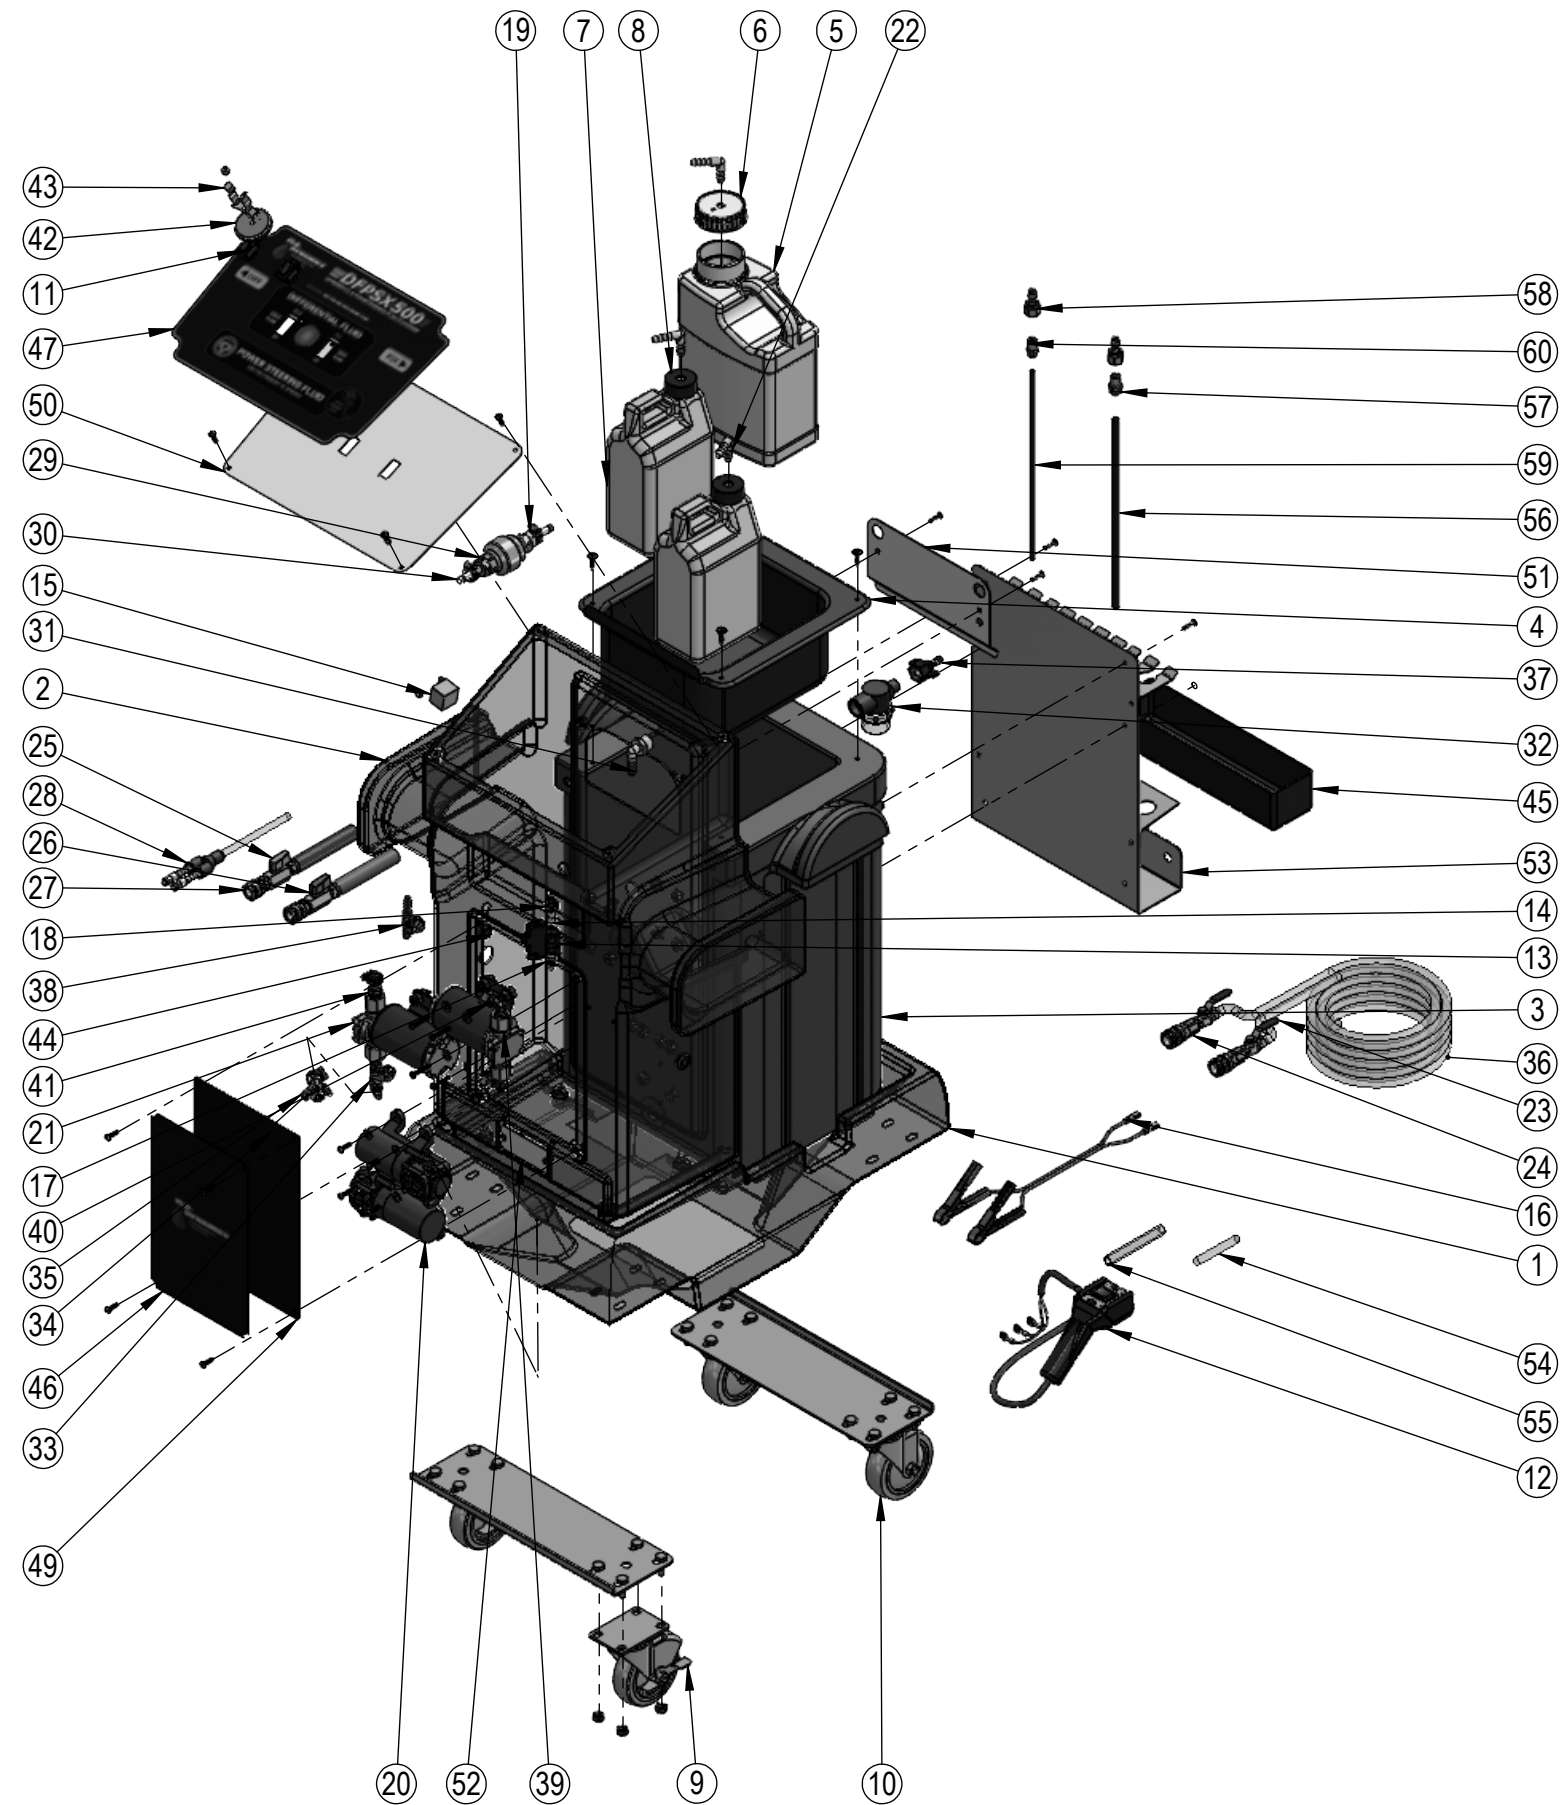

ITEM NO.	PART NUMBER	DESCRIPTION	QTY.	ITEM NO.	PART NUMBER	DESCRIPTION	QTY.
1	R940750	ATF/PSX CHASSIS-BLK	1	41	40200535	STRAIGHT BARB FITTING - G TEC PORTA PUMP	1
2	941205	ATF CONSOLE-BLACK (AKC10439)	1	42	940667	MAGNET THRU-HOLE CUP	1
3	941252	USED FLUID TANK-RED	1	43	R940890	TUBE CLIP - BLACK POWDERCOAT	1
4	40200440	2 GAL MOLDED TRAY - ITW BRAKEMATE JR	1	44	R940761	GROMMET 5/8 ID DC 5156	2
5	40200438	1 GAL WASTE FLUID BOTTLE - ITW BRAKEMATE JR	1	45	944003	DRIP PAN-PLASTIC EVACUMAX	1
6	40200439	CAP FOR 40200438 WASTE BOTTLE	1	46	40200913	OVERLAY SERVICE PANEL - GENERIC	1
7	940558	BOTTLE 64OZ W/CAP 41996LW	2	47	40200912	OVERLAY CONTROL PANEL - DFPSX500	1
8	40200916	CAP FOR 940558 BOTTLE	2	48	P940760	CASTER SUP BRKT-ECOAT ATF3-W	2
9	R942118	CASTER 4 W/BRAKE ATRX	2	49	G940758	SERVICE PANEL-ECOAT ATF3-W	1
10	R942137	CASTER 4 SWIVEL ATRX	2	50	40300319	ITW DFX/PSX CONTROL PANEL	1
11	941341	2WAY SWITCH - CVAC MACHINE	2	51	40300260	PLATE-REAR CABINET	1
12	940834	PENDANT ASSEMBLY	1	52	P940850	PLATE - SERIAL NUMBER - ATF3	1
13	40200741	INLINE PRESSURE SWITCH 3/8 PORTS	1	53	P944013	HOSE RACK BLACK-EVACUMAX	1
14	40200743	STRAIGHT ACETAL FITTING 3/8 PUSH STEM TO 1/4 BARB	2	54	940753	TUBING ETHER POLYU 5/16ID /FT	1
15	40200989	WIRE HARNESS DFPSX-500	1	55	944069	POLY SPRING HOSE-3,8ID PER FT	1
16	40300503	BATTERY CABLE ASSM 10GA 20FT	1	56	941936	3,8 SYNFLX COMPOSIT TUB PER FT	1
17	40200663	PINCH CLAMP 27/64" TO 33/64" (54105K37)	7	57	40200732	3/8 TUBE OD PRESTOLOK X 1/4 NPTF MALE STRAIGHT ADAPTER (51025K184)	1
18	40200480	SMALL EAR CLAMP - G TEC	1	58	40200733	SIZE 1/4 PLUG X 1/4 NPTF FEMALE COUPLER (6537K11)	2
19	R942142	HOSE CLAMP 3/8 SCREW TYPE	9	59	941937	1,4 SYNFLX COMPOSIT TUB PER FT	1
20	40200742	35 PSI PUMP VITON - DDP2800-VG	2	60	40200731	1/4 TUBE OD PRESTOLOK X 1/4 NPTF MALE STRAIGHT ADAPTER (51025K178)	1
21	944022	PUMP-SMALL GEAR PUPPY DFX2500	2				
22	R940559	ELBOW 3/8 X 3/8 SINGLE BARB	3				
23	40200661	1/4 BARB X 1/4 MALE NPT BALL VALVE (027-4B4M-BT)	2				
24	40200597	QUICK DISCONNECT 1/4 WITH SPRING - G TEC	2				
25	944063	BLACK SERVICE HOSE-DFX3500	1				
26	40200735	RED SERVICE HOSE NEW STYLE	1				
27	40200734	SIZE 1/4 SLEEVE LOCK SOCKET X 1/4 NPTF MALE COUPLER (6537K63)	2				
28	941178	PSX Y-ADAPTER	1				
29	944096	MAGNOM MAGNETIC FILTER	1				
30	944099	ADAPTER-SAE8 X 3/8 HOSE BARB	2				
31	R940554	ELBOW HOSE BARB PLASTIC 1/2 FE	1				
32	940552	IN LINE STRAINER	1				
33	944067	ELBOW-3/8 X 1/2 HOSE BARB	1				
34	40200997	PRESSURE SWITCH 90 PSI	1				
35	40200996	TEE FITTING 3/8 ID BARB X 3/8 ID BARB X 1/4 NPT MALE	1				
36	40200664	DAIRY HOSE - GLITEX 300 SS (HARRINGTON #8536-4345)	1				
37	R940553	HOSE BARB PLASTIC 1/2 FEMALE	1				
38	40200551	BRASS TEE 3/8 ID HOSE BARB ALL SIDES	1				
39	4936K123	FITTING-STRAIGHT 3/8 MALE BSPP X 3/8 FEMALE NPT W/WASH & O-RING	4				
40	40200549	HOSE BARB 3/8 NPT MALE X 3/8 ID, 90 DEG ELBOW 53525K18)	3				