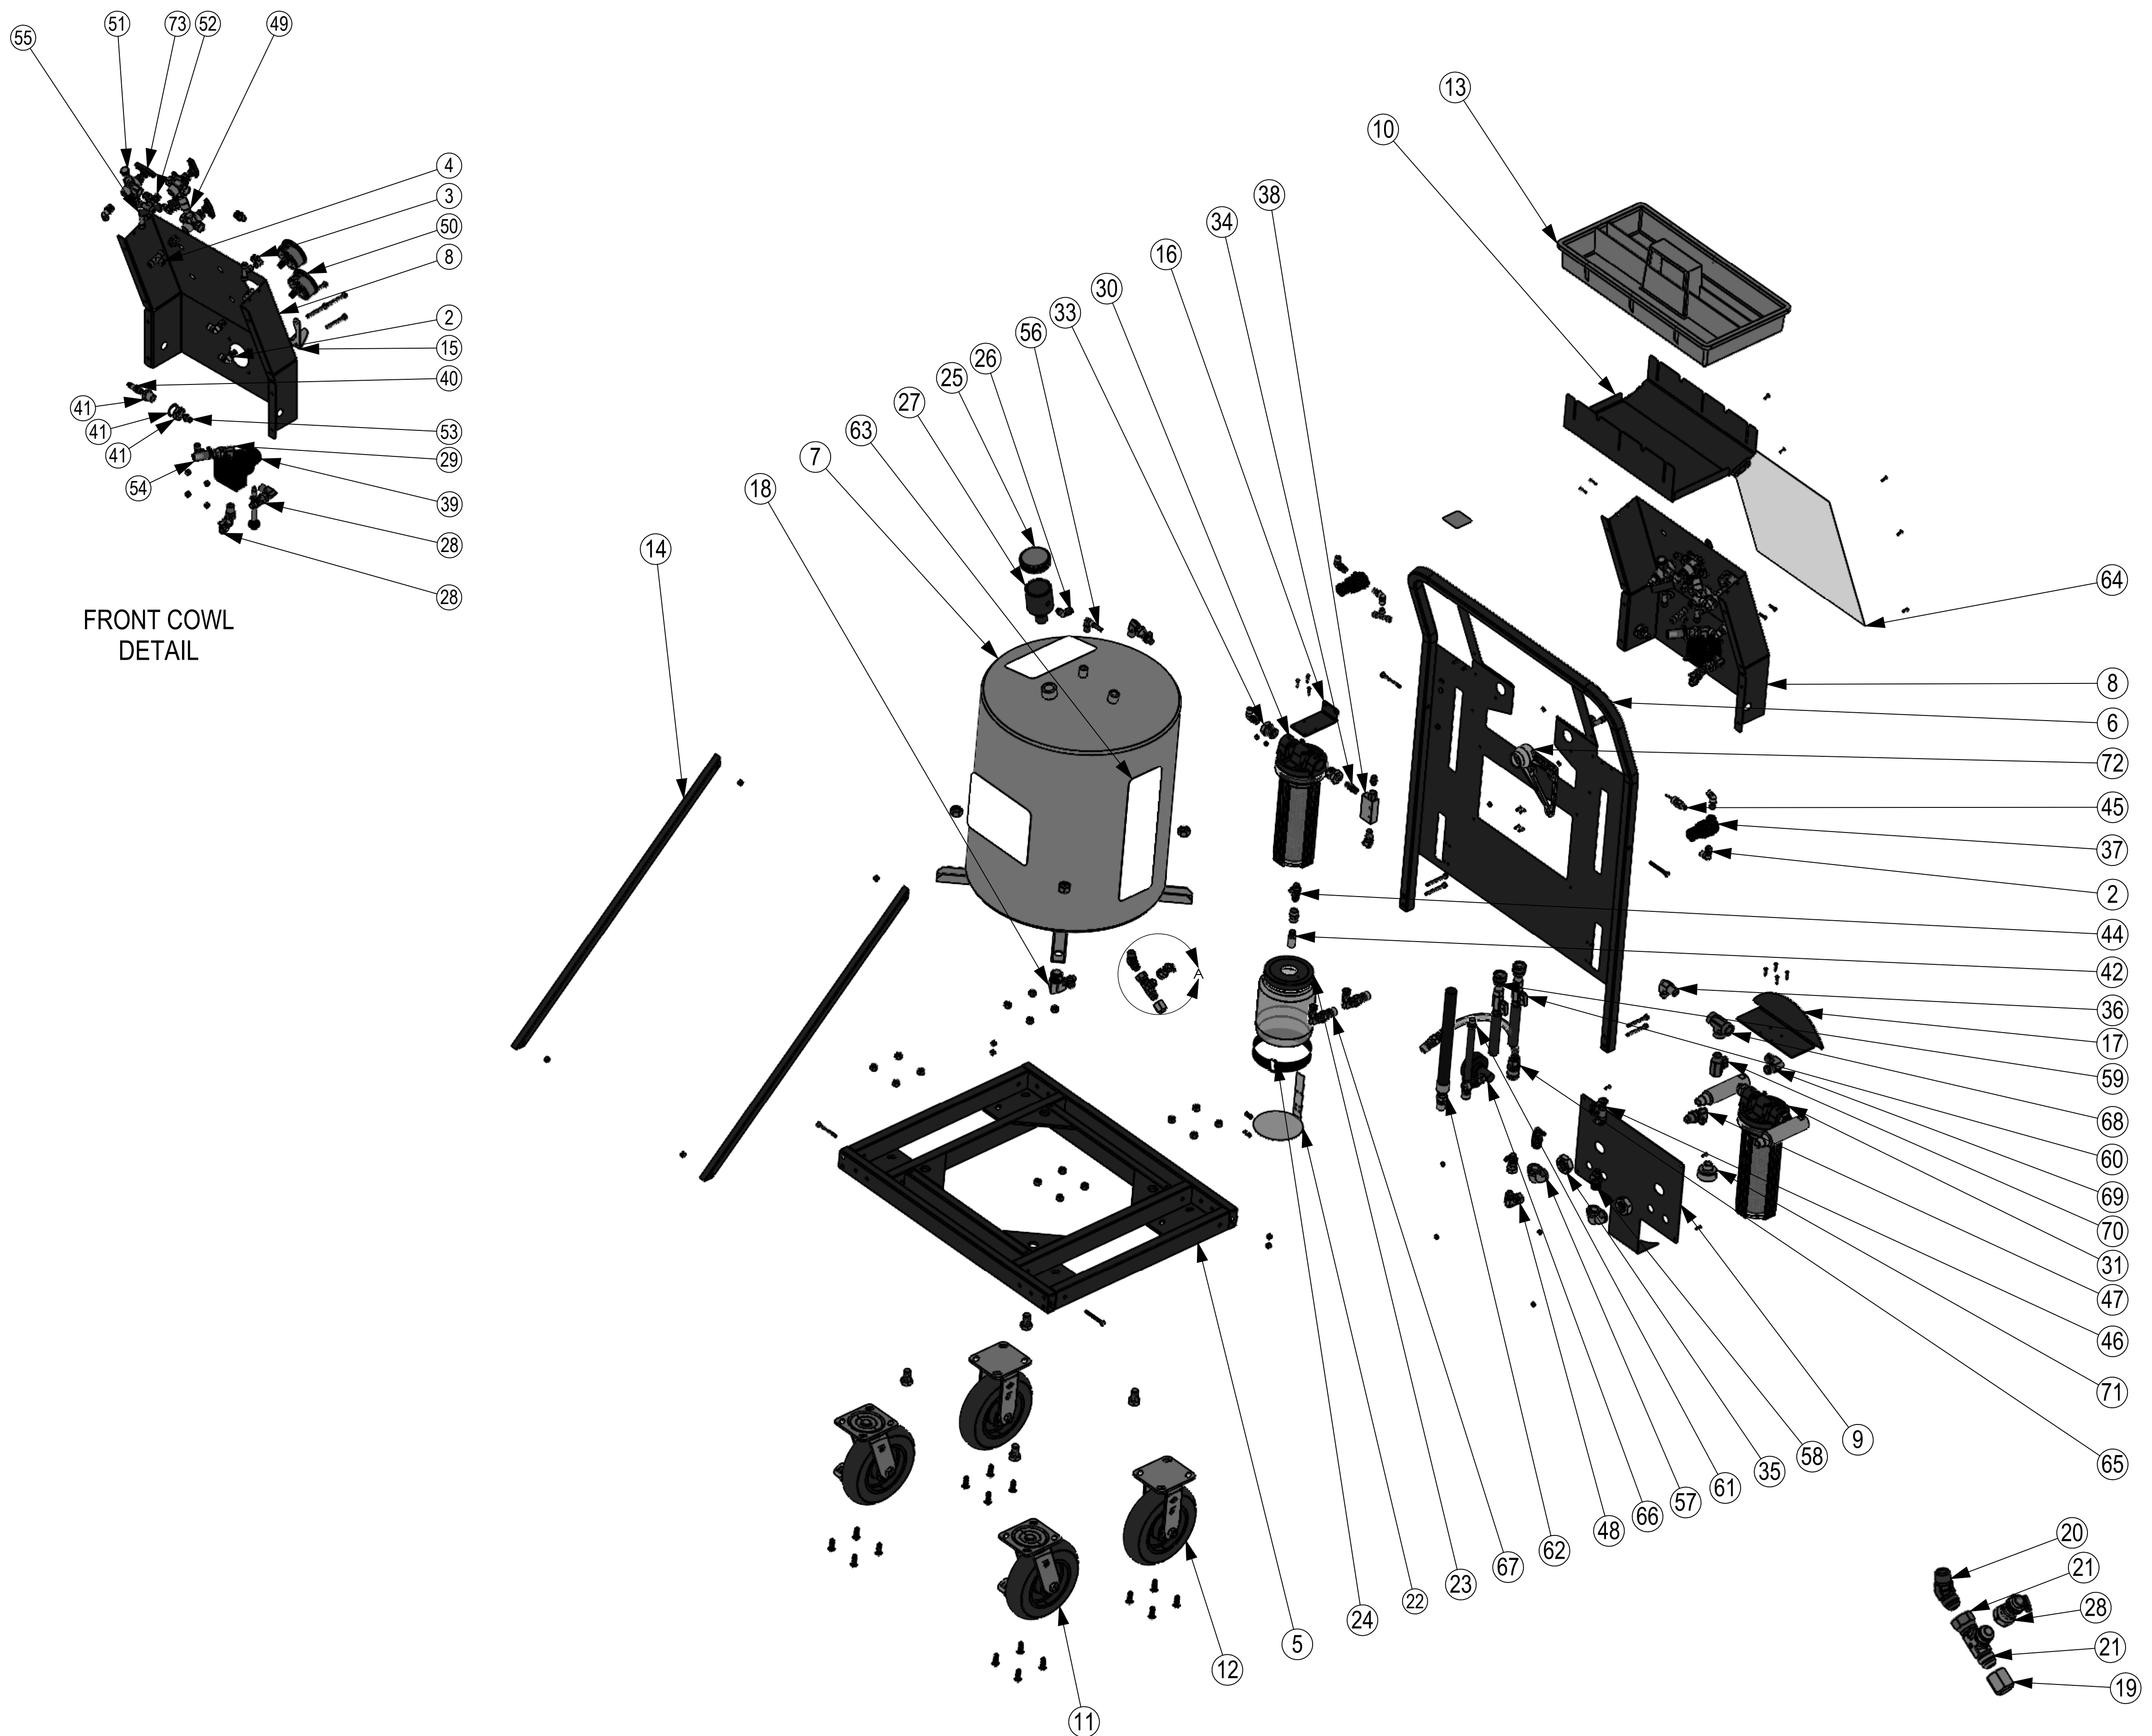

ITEM NO.	PART NUMBER	DESCRIPTION	QTY.
1	R942142	HOSE CLAMP 3/8 SCREW TYPE	17
2	40201025	MALE ELBOW 5/16" TUBE 1/4NPT	8
3	40201124	ELBOW, 5/16" TUBE OD x 3/8" NPT MALE	7
4	40201129	UNION TEE 5/16 TUBE	6
5	40300398	ASSEMBLY-COMMFLUSH CART MODULE	1
6	40300370	PUSH CART HANDLE ASSEMBLY	1
7	40201145	STEEL TANK 20 GAL	1
8	40300423	FRONT COWL, HD CMS	1
9	40300373	CART FILTER PANEL	1
10	40300410	ADAPTER TRAY BRACKET	1
11	40201057	CASTER 8IN DIA WITH BRAKE	2
12	40201056	CASTER 8IN DIA NO BRAKE	2
13	40201186	TOOL TRAY	1
14	40300361	GUSSET BAR	2
15	40300427	REVERSER STOP	1
16	40300396	FILTER HOUSING MNT BRKT	1
17	40300422	HOSE RACK HD CMS	1
18	40201099	ELBOW 90 DEG. 1/2 BARB HOSE ID X 3/4 NPT MALE	1
19	40201156	CAP - CMS-40	1
20	40201298	ELBOW 45 DEG	1
21	40201299	TEE FITTING	1
22	P941437	BOTTLE HOLD PLATE-BLK VACFILL3	1
23	941424	BOTTLE-PLASTIC OVRFLO	1
24	941425	STRAP-VELCRO BOTTLE HOLDER	1
25	40201075	COOLANT TANK CAP W/ SEAL ONLY	1
26	40200356	5/16 TUBE X 1/8 NPT ELBOW W169PLP3 5-2	1
27	40201040	NEW FLUID FUNNEL FITTING	1
28	40201159	BRASS BARB FITTING SWIVEL	6
29	940114	90 JIC ELBOW	4
30	40201140	10" FILTER HOUSING CMS	1
31	40201161	FILTER CHECK VALVE ASSEMBLY	1
32	40201180	FILTER ELEMENT - CMS-40	2
33	40201182	BUSHING ADAPTER, 3/4" MNPT x 1/4" FNPT	2
34	941328	NIPPLE 1.4NPT 1/4NPT 216P-4	1
35	40201264	HEX NUT THIN 1"-14 ZINC	2
36	941109	ELBOW 1/2 NPT X 1/2 JIC	1
37	947001	4 WAY REGULATOR-PSICOOOL	2
38	40200875	VACUUM GENERATOR CV15H	1
39	40200463	REVERSER - G TEC 7AR	1
40	941335	AIR NIPPLE 1/4NPT H2C	1
41	40200339	BULKHEAD FITTING 1/4 BRASS	1
42	40201147	HIGH-NOISE REDUCING MUFFLER	1
43	945011	FITTING-1/4FPT X 1/4FPT STRAIT	3
44	40200565	HOSE BARB 1/2 - G TEC ADAPTERS	2
45	40201192	PRESSURE RELIEF VALVE 1/8 NPT - 30 PSI	1
46	40201627	BRASS TEE CONNECTOR-1/2 HOSE BARB	1
47	944009	BULKHEAD ELBOW W,NUT 1/2 JIC	1
48	40201201	90 ELBOW - 1/2 MALE JIC x 1/2 FEM JIC SWIVEL	1
49	40200534	ELBOW 6-6 - G TEC	2
50	941278	2.5 PANEL GAUGE AND U-CLAMP	2
51	941451	PLUG-3.8MPT	2
52	40201128	STUD 5/16 TUBE 3/8NPT	2
53	40201127	STUD N2 - 5/16 TUBE X 1/4 NPT	2
54	40201296	TUBING CLEAR BRAIDED PVC - 1/2 ID X 3/4 OD	1
55	40200577	3/8 ID BLACK HOSE	0.1667
56	40201179	BLACK POLY TUBING 5/16 OD	1
57	40201355	FITTING-5 FPT X .5 FPT 90 DEG ELBOW	2
58	941798	FITTING-1/2 MPT X 1/2 BARB, STRAIGHT	2
59	40201122	RED SERVICE HOSE	1
60	40201123	BLACK SERVICE HOSE	1
61	40201189	ADAPTER-INTERNATIONAL FREIGHTLINER COOLANT	1
62	940144	HOSE ATF2000,ADAPTER 4	1
63	40201302	OVERLAY - MEASURING STRIP - CMS-120	1
64	40201301	OVERLAY - UPPER CONTROL PANEL - CMS-120	1
65	40100163	ADAPTER-VOLVO MACK COOLANT HOSE	1
66	40100164	ADAPTER-HD PETERBILT KENWORTH COOLANT	1
67	40100156	ADAPTER-PRESSURE TEST	2
68	40201356	FITTING-5 FPT TEE	1
69	40201598	FITTING-1/2 NPTF MALE X 1/2 NPTF MALE ELBOW 90	1
70	941797	BALL VALVE-1/2MPT X 1/2FPT	1
71	40201599	CAP-COOLANT SAMPLE	1
72	40300497	GUARD-REGULATOR ADJUSTMENT	1
73	941277	4WAY VALVE ANDERSON B 200CN-12	3