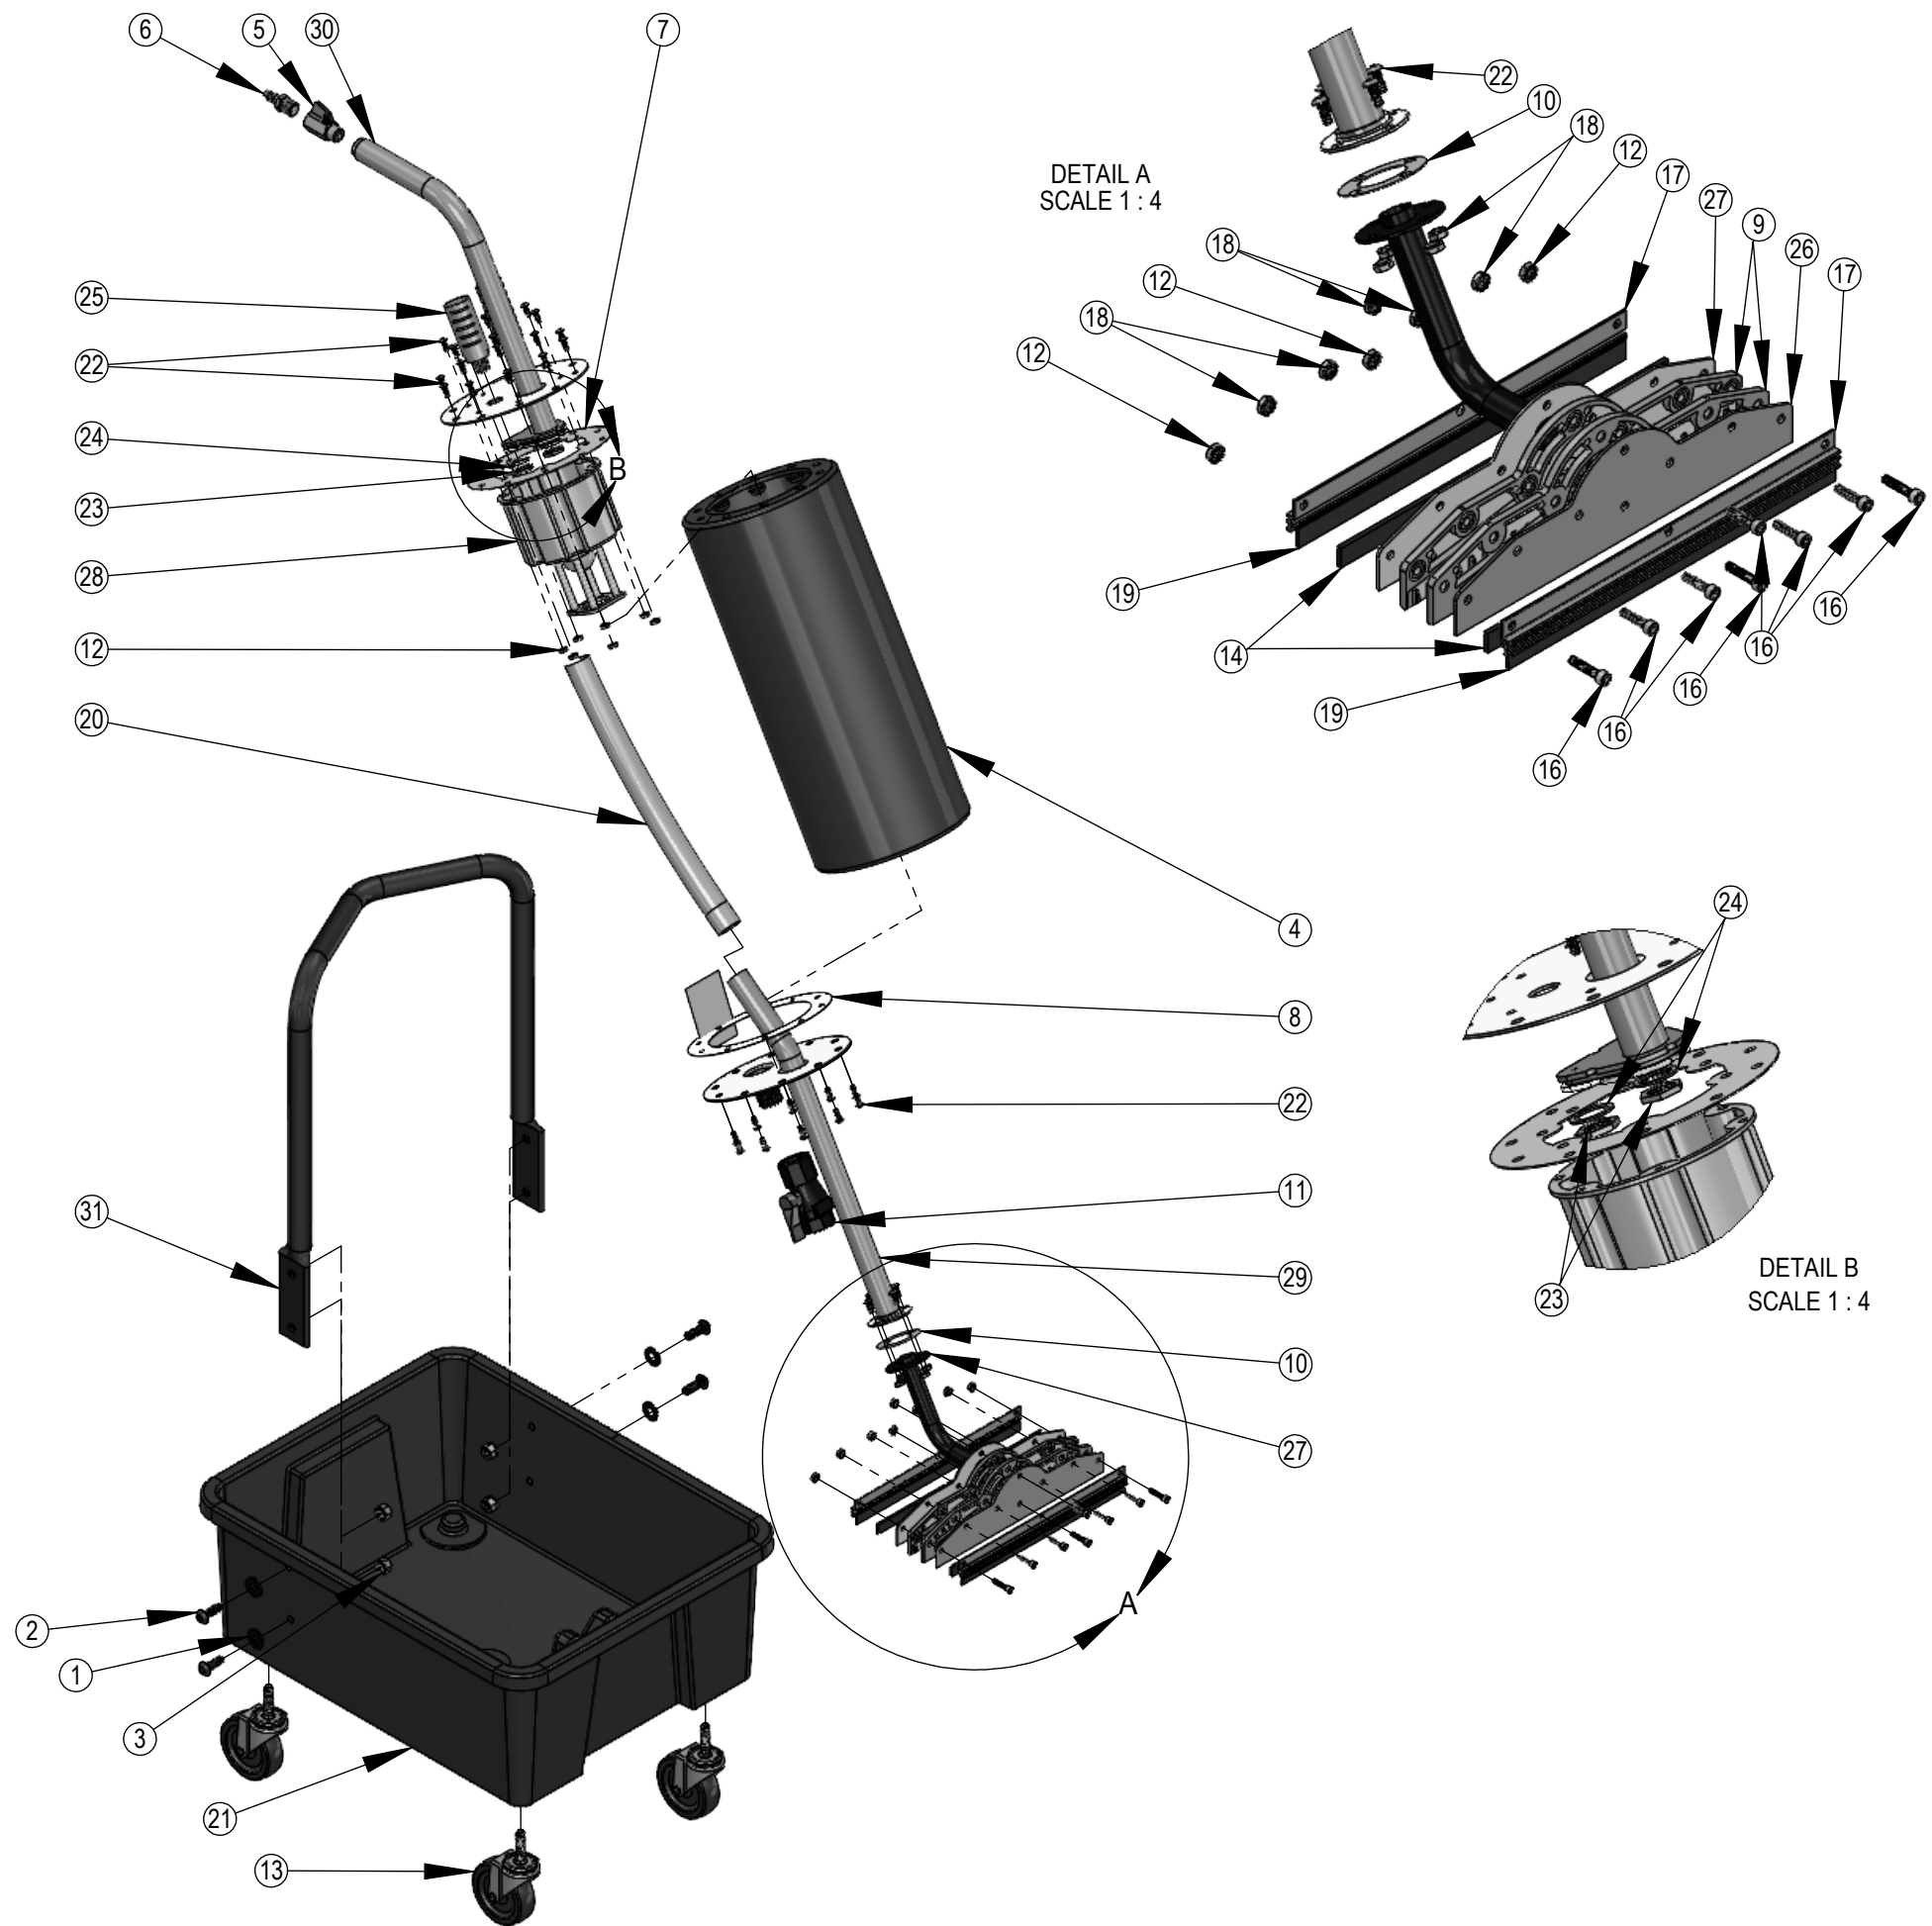

ITEM NO.	PART NO.	DESCRIPTION	QTY.
1	501148	WASHER 5, 16 USS BLACK OXIDE	4
2	941271	BOLT 3/8-16 x 1 BUTTON SOCKET	4
3	941390	NUT 3,8-16 STAR LOCK	4
4	40200060	TANK-MOLDED VACUUM	1
5	40200075	VALVE-3/8 NPT MINI BALL	1
6	40200076	COUPLING-3/8 NPT NIPPLE	1
7	40200151	GASKET-HHV TOP	1
8	40200152	GASKET-HHV BOTTOM	1
9	40200156	BAR-CONNECTOR (MOLDED)	2
10	40200160	GASKET-NOZZLE	1
11	40200167	VALVE-3/4 NPT PP BALL	1
12	40200171	NUT-HEX 10-32 TOOTHED WASHER	10
13	40200179	WHEEL - AIRVAC BUCKET	4
14	40200293	STRIP-RUBBER	2
16	40200294	SCREW-SOCKET HD CAP 10-32 X .75 SS BLK OX	5
16	40200295	SCREW-SOCKET HD CAP 10-32 X .875 SS	3
17	40200296	CLAMP-SCRAPER	2
18	40200297	NUT-HEX 10-32 TOOTHED WASHER BLK OX	9
19	40200298	BRUSH-STRIP 9.75x.630 PP TRIM 2.5G	2
20	40200434	POLY TUBING 1" ID	1
21	40200769	BUCKET-HAND HELD VACUUM	1
22	40200821	10-32 X 1/2 BUTTON HEAD SCREW STAINLESS	31
23	40200824	3/8 NPSM Steel Locknut	2
24	40200827	WASHER ALUMINUM - 3/4" SCREW SIZE .755 ID .995 OD	2
25	40200828	SILENCER 3/8 AIR VAC	2
26	40300034	NOZZLE FRONT PLATE	1
27	40300093	ASSEMBLY-NOZZLE PLATE W/ TUBE	1
28	40300115	ASSEMBLY-FLOAT BALL W/SEAL	1
29	40300182	TANK ASSEMBLY-AIRVAC	1
30	40300185	ASSEMBLY-INTERNAL TANK	1
31	40300341	ONE PIECE SUPPORT BRACKET	1
32	940630	LABEL/2 7/8 X 2.5 BAR CODE SIL	1

AIR VAC PARTS BREAKDOWN